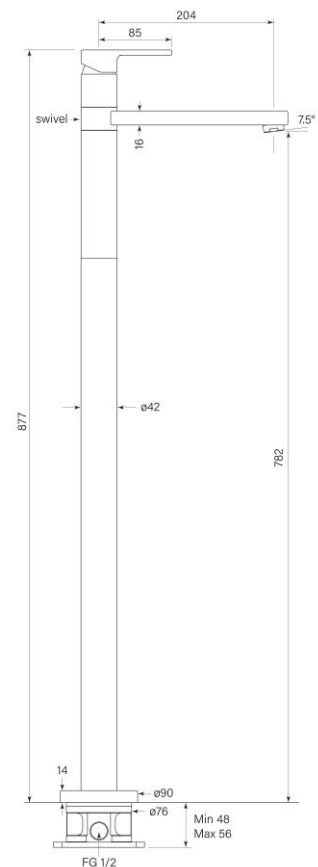

# Product Specifications

**35134-11** Zeos Floor Bath Mixer, Chrome

## Features:

- Designed & built in Australia
- Swivel spout reach 204 mm
- 2 stage flow step valve
- 90mm floor flange
- Free flow

WaterMark

WM-022284