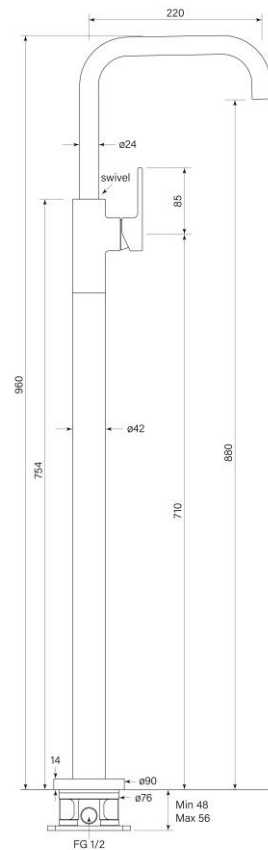

Product Specifications

35135-11 Zeos Floor Bath Mixer Square, Chrome

Features:

- Designed & built in Australia
- Swivel spout reach 220 mm
- 2 stage flow step valve
- 90mm floor flange
- Recessed flow straightener
- Free flow

WaterMark

WM-022284