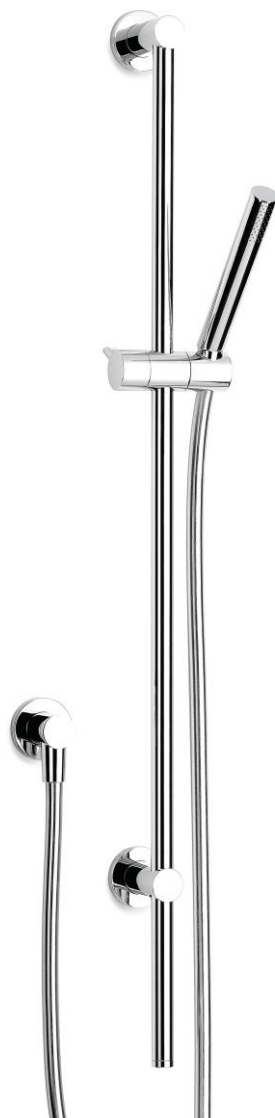

Product Specifications

30624-11 Pegasi Slide Shower, Adjust 900, Micro, Chrome

Features:

- Built in Australia
- Water enters separate elbow
- Bottom bracket can slide up rail
- Brass micro hand shower
- Click-adjust angle mechanism
- 900mm rail length

WaterMark

WM-022284