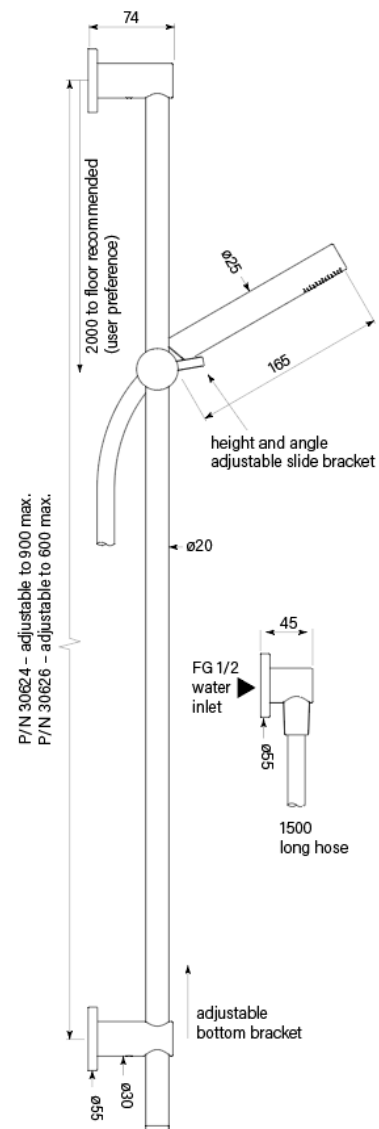

Product Specifications

30624-11 Pegasi Slide Shower, Adjust 900, Micro, Chrome

Features:

- Built in Australia
- Water enters separate elbow
- Bottom bracket can slide up rail
- Brass micro hand shower
- Click-adjust angle mechanism
- 900mm rail length

WaterMark

WM-022284