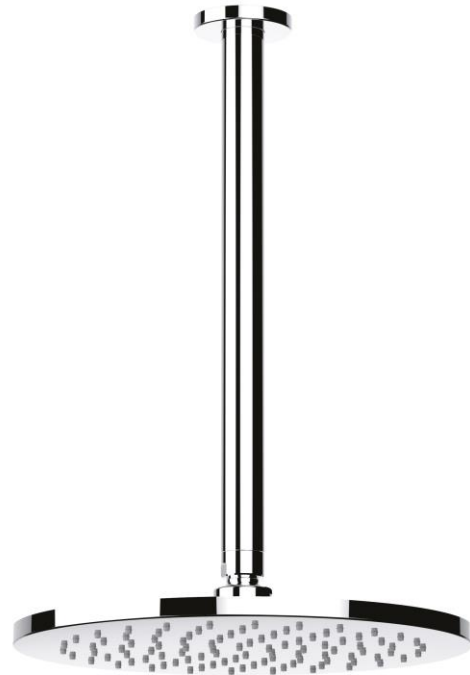

Product Specifications

30666-11 Pegasi Overhead Shower 300 Cdrop 250 Head, Chrome

Features:

- Built in Australia
- 250mm round head
- 300mm dropper
- Dropper extensions available at extra cost
- Smooth swivel joint action
- Even rain spray

WaterMark

WM-022284