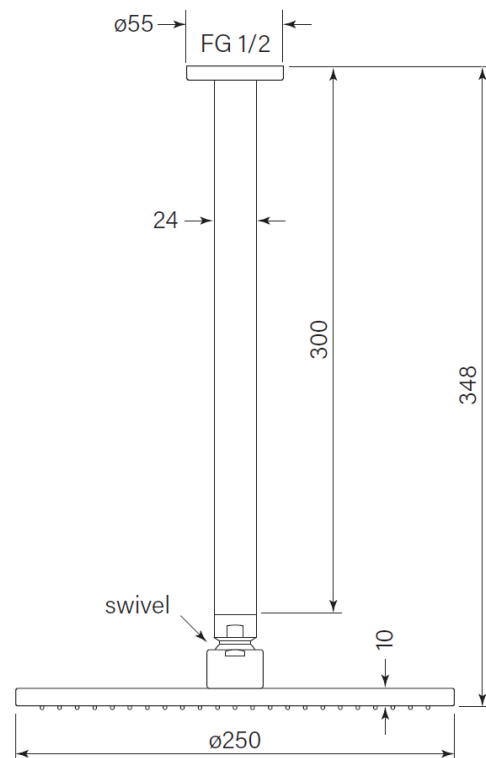

Product Specifications

30666-11 Pegasi Overhead Shower 300 Cdrop 250 Head, Chrome

Features:

- Built in Australia
- 250mm round head
- 300mm dropper
- Dropper extensions available at extra cost
- Smooth swivel joint action
- Even rain spray

WaterMark

WM-022284