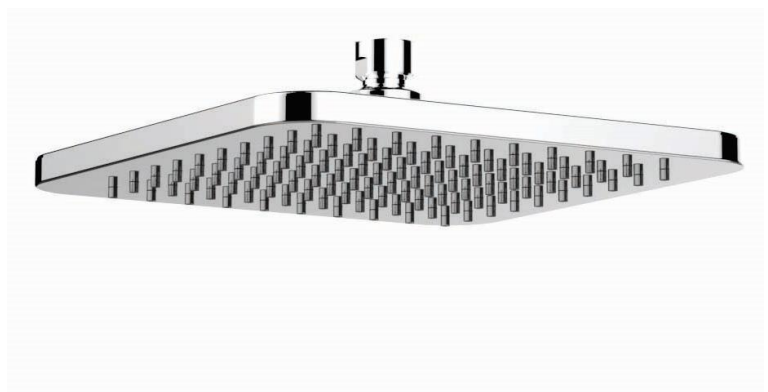

# Product Specifications

**34197-11** Zeos Shower Head 217 Square, Chrome

## Features:

- Built in Australia
- 217mm square head
- Includes swivel ball joint
- Std ½" thread connection

WaterMark

WM-022284