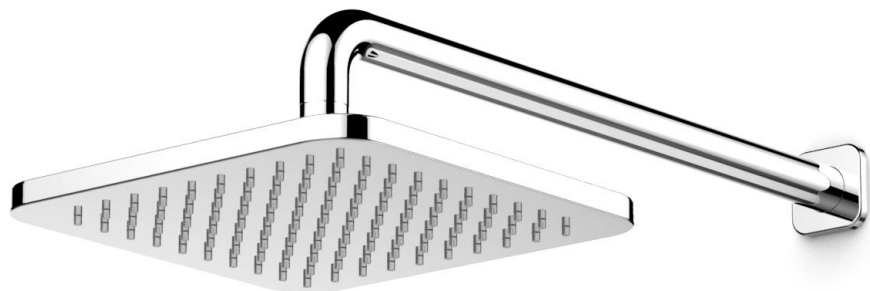

# Product Specifications

**35108-11** Zeos Wall Shower, Chrome

## Features:

- Built in Australia
- 217mm square shower head
- 400mm reach
- Swivel ball joint
- Other heads and arms available at extra cost

WaterMark

WM-022284