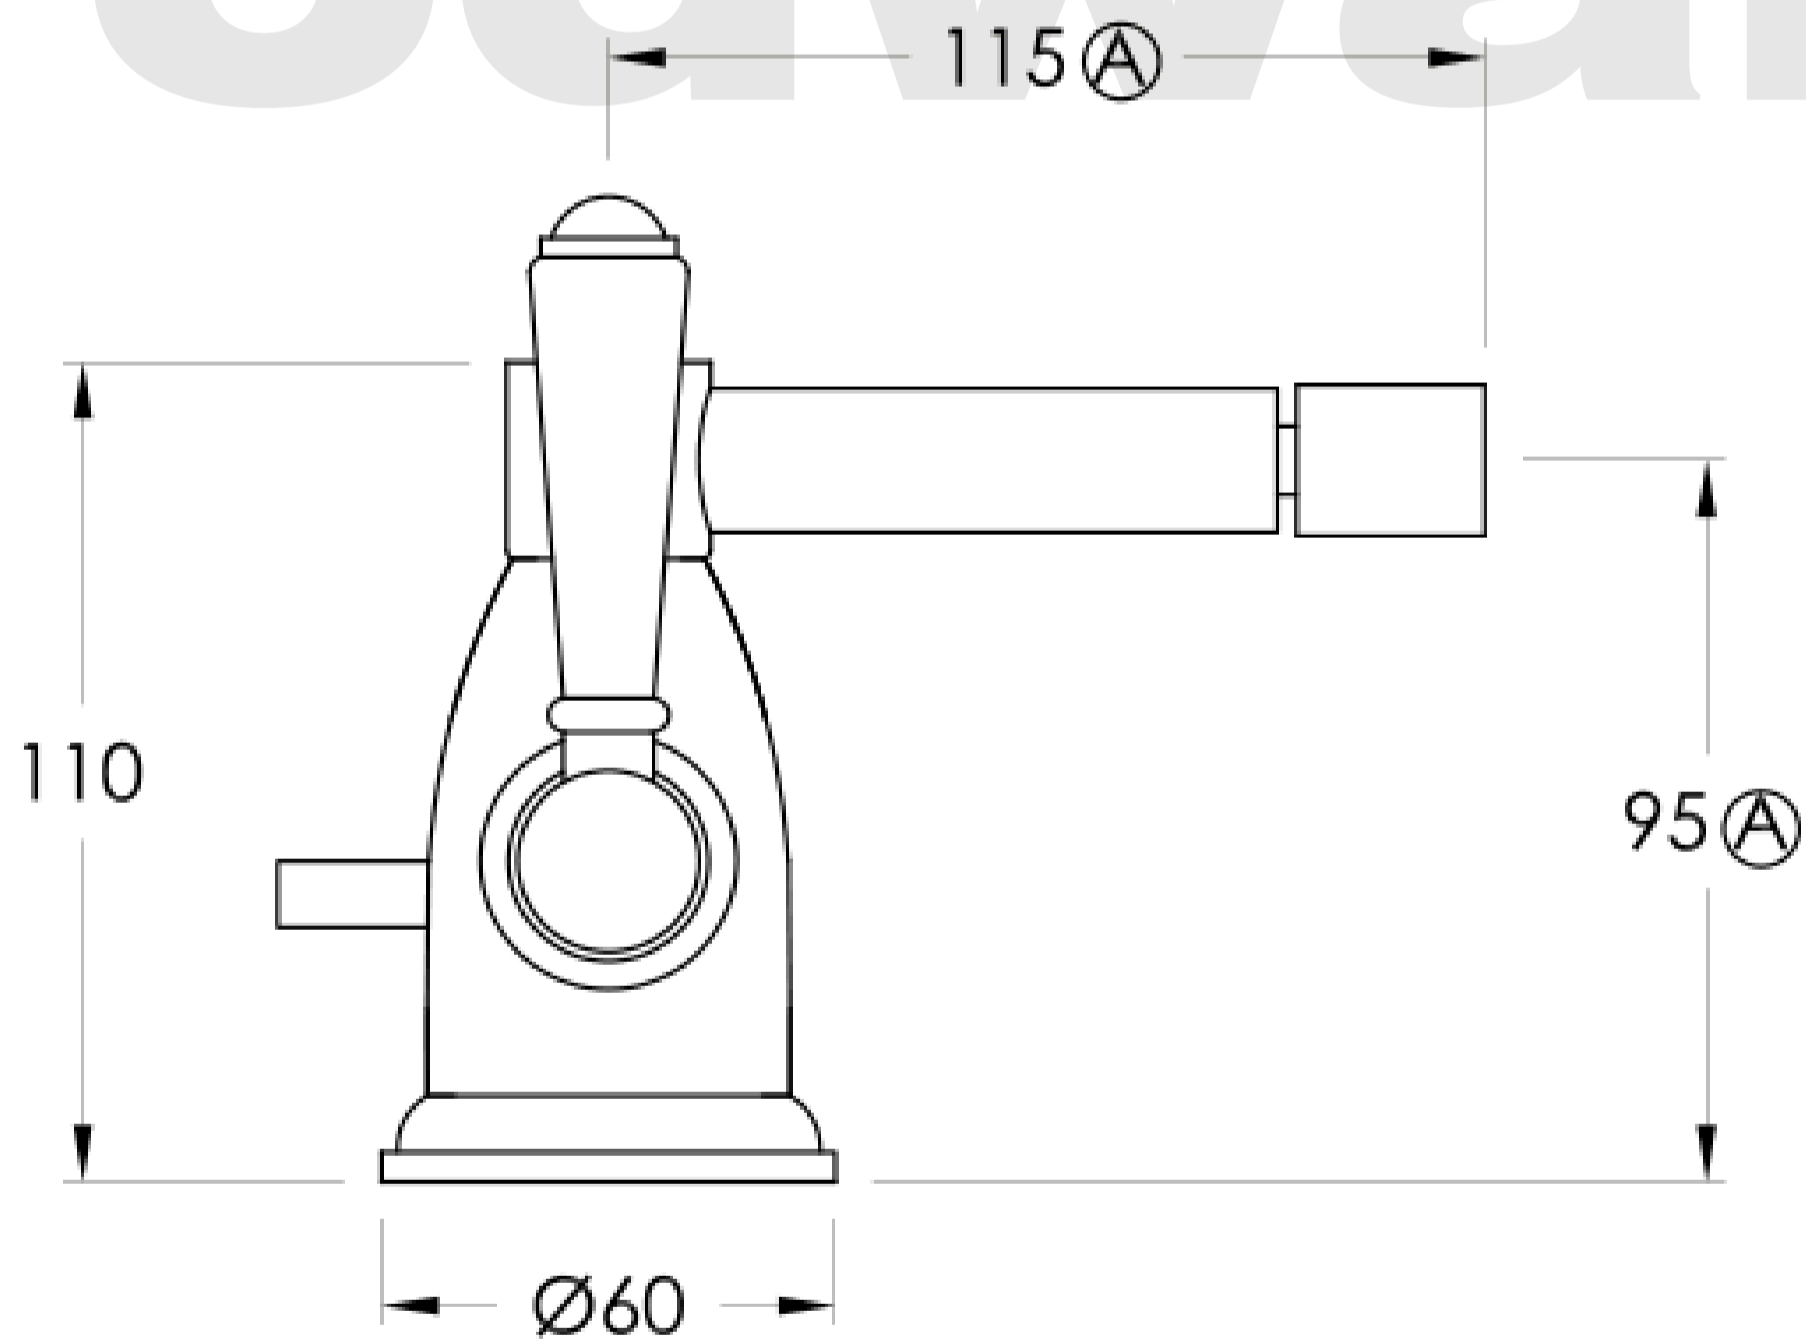

Brodware

(A) Approximate distance

NEU ENGLAND

1.8037.00.X.XX

XX Indicates finish
 Manufacturing engineers of quality commercial and residential fittings
 Dimensions subjects to change without notice. All dimensions are approximate
 Copyright © Brodware Pty Ltd 2016. www.brodware.com