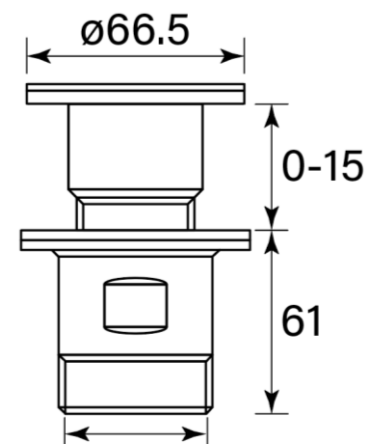

Product Specifications

34355-11 Bath Waste Pop In 40mm

Features:

- Quality Brass construction
- Fits 40mm waste connection

Suits 40mm
Waste Connection