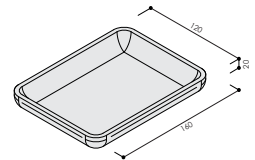

UNITED PRODUCTS

Colour Swatch

SKU

Material: Ceramic Solid Surface
Colour: Matt White

L 4 015 001
M 4 015 002
S 4 015 003

19

Product:
Drawer Divider (large, small)

Material:
Ceramic

Design:
Stephen Royce