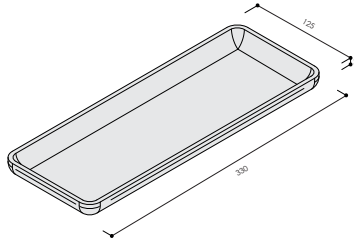

UNITED PRODUCTS

Colour Swatch

SKU

Material: Ceramic Solid Surface
Colour: Matt White

L 4 015 001
M 4 015 002
S 4 015 003

19

Product:
Drawer Divider (large, small)

Material:
Ceramic

Design:
Stephen Royce