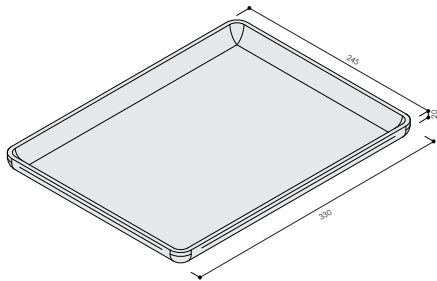

UNITED PRODUCTS

Colour Swatch

SKU

Material: Ceramic Solid Surface
Colour: Matt White

L 4 015 001
M 4 015 002
S 4 015 003

19

Product:
Drawer Divider (large, small)

Material:
Ceramic

Design:
Stephen Royce