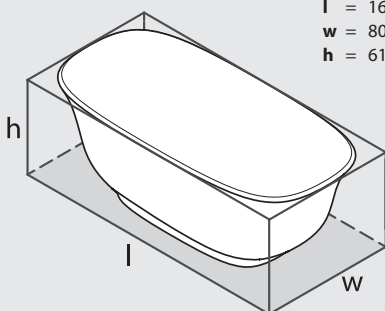

Side view

Section BB
Shown with K12 waste kit

Section AA

*All measurements subject to +/-5% tolerance
*Overflow hole not drilled

l = 1645mm / 64³/₄"
w = 800mm / 31¹/₂"
h = 611mm / 24"

349 KG	280 ltr
223 KG	154 ltr
69 KG	0 ltr