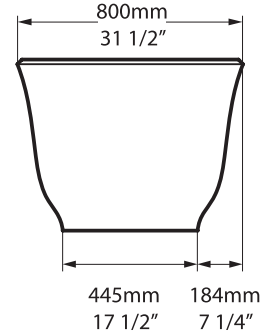

Side view

Section BB
Shown with K12 waste kit

Section AA

*All measurements subject to +/-5% tolerance
*Overflow hole not drilled

l = 1645mm / 64³/₄"
w = 800mm / 31¹/₂"
h = 611mm / 24"

349 KG	280 ltr
223 KG	154 ltr
69 KG	0 ltr