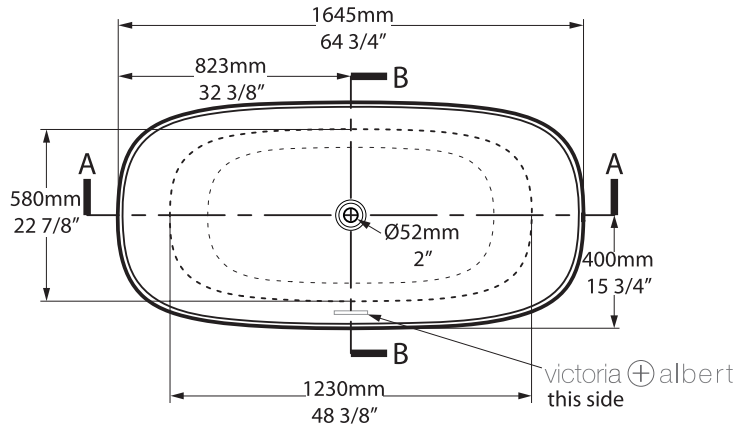

K12

Related collections

Amiata 60

Tombolo 10

Amiata

AMT-N-xx-NO

Top view

Front view

Side view

Section BB
Shown with K12 waste kit

Section AA

*All measurements subject to +/-5% tolerance
*Overflow hole not drilled

l = 1645mm / 64³/₄"
w = 800mm / 31¹/₂"
h = 611mm / 24"

349 KG	280 ltr
223 KG	154 ltr
69 KG	0 ltr