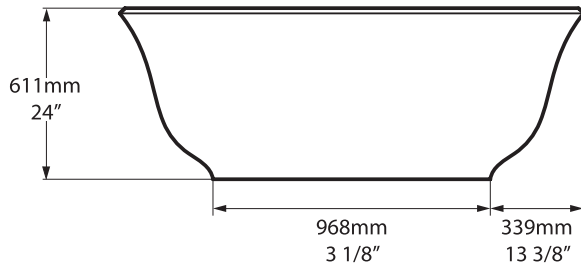

Side view

Section BB
Shown with K12 waste kit

Section AA

*All measurements subject to +/-5% tolerance
*Overflow hole not drilled

l = 1645mm / 64³/₄"
w = 800mm / 31¹/₂"
h = 611mm / 24"

349 KG	280 ltr
223 KG	154 ltr
69 KG	0 ltr