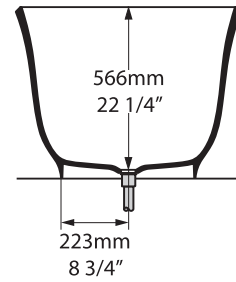

K12

Related collections

Amiata 60

Tombolo 10

Amiata

AMT-N-xx-NO

Top view

Front view

Side view

Section BB
Shown with K12 waste kit

Section AA

*All measurements subject to +/-5% tolerance
*Overflow hole not drilled

l = 1645mm / 64³/₄"
w = 800mm / 31¹/₂"
h = 611mm / 24"

349 KG	280 ltr
223 KG	154 ltr
69 KG	0 ltr