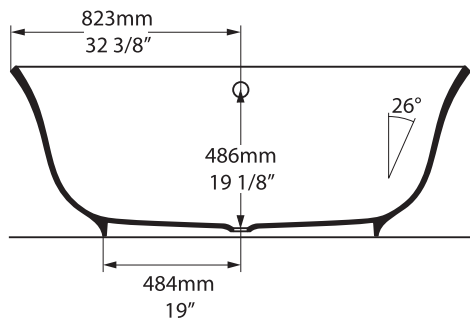

Side view

Section BB
Shown with K12 waste kit

Section AA

*All measurements subject to +/-5% tolerance
*Overflow hole not drilled

l = 1645mm / 64³/₄"
w = 800mm / 31¹/₂"
h = 611mm / 24"

349 KG	280 ltr
223 KG	154 ltr
69 KG	0 ltr