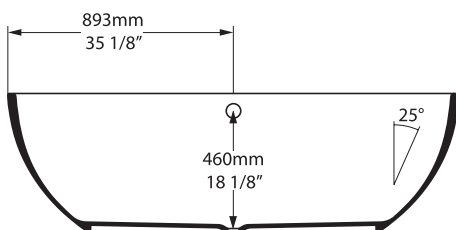

Top view

Front view

Side view

Section BB

Section AA

*All measurements subject to +/-5% tolerance
*Overflow hole not drilled

.dwg | .dxf | .skp www.vandabaths.com

Massachusetts Code: Approved
cUPC listing by IAPMO: File No. 6574