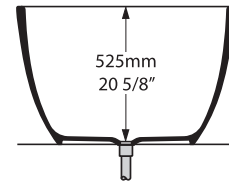

Top view

Front view

Side view

Section BB

Section AA

*All measurements subject to +/-5% tolerance
*Overflow hole not drilled

.dwg | .dxf | .skp www.vandabaths.com

Massachusetts Code: Approved
cUPC listing by IAPMO: File No. 6574