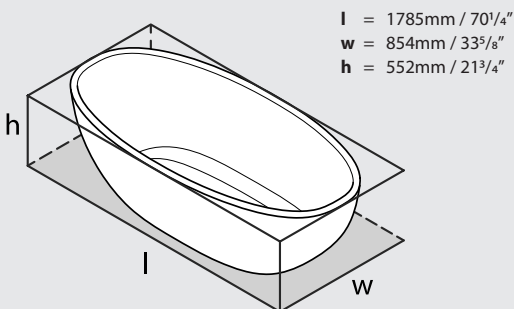

Top view

Front view

Side view

Section BB

Section AA

*All measurements subject to +/-5% tolerance
*Overflow hole not drilled

.dwg | .dxf | .skp www.vandabaths.com

Massachusetts Code: Approved
cUPC listing by IAPMO: File No. 6574