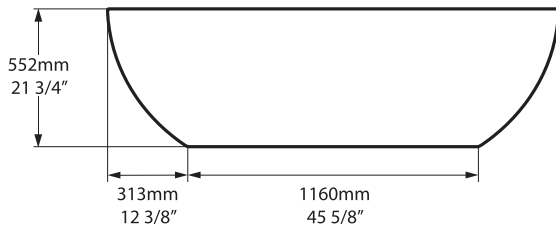

Top view

Front view

Side view

Section BB

Section AA

*All measurements subject to +/-5% tolerance
*Overflow hole not drilled

.dwg | .dxf | .skp www.vandabaths.com

Massachusetts Code: Approved
cUPC listing by IAPMO: File No. 6574