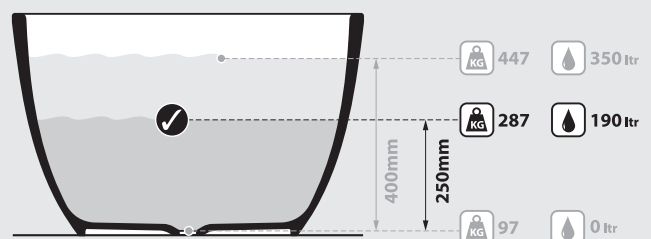

Top view

Front view

Side view

Section BB

Section AA

*All measurements subject to +/-5% tolerance
*Overflow hole not drilled

.dwg | .dxf | .skp www.vandabaths.com

Massachusetts Code: Approved
cUPC listing by IAPMO: File No. 6574