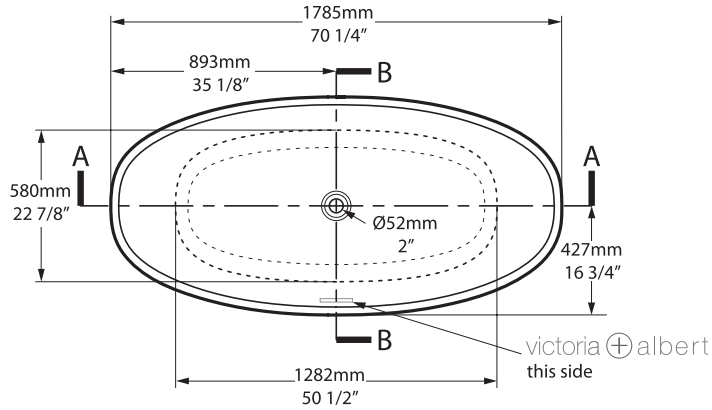

Top view

Front view

Side view

Section BB

Section AA

*All measurements subject to +/-5% tolerance
*Overflow hole not drilled

.dwg | .dxf | .skp www.vandabaths.com

Massachusetts Code: Approved
cUPC listing by IAPMO: File No. 6574