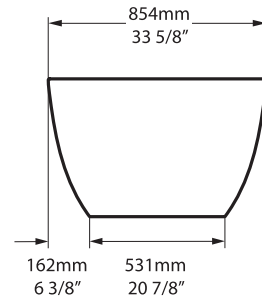

Overflow hole
Mit Überlauf
Avec trou de trop-plein
Con agujero rebosadero
Troppopieno

K12

Related collections

Barcelona 48

Barcelona 64

Barcelona Backrest

Barcelona

BAR-N-xx-NO

Top view

Front view

Side view

Section BB

Section AA

*All measurements subject to +/-5% tolerance
*Overflow hole not drilled

.dwg | .dxf | .skp www.vandabaths.com

Massachusetts Code: Approved
cUPC listing by IAPMO: File No. 6574