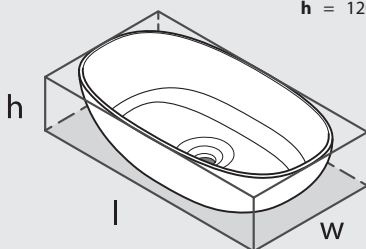

Barcelona

Barcelona 64

Barcelona 48

VB-BAR-48-NO / VB-BAR48-xx-NO

Top view

Front view

Side view

Section AA

*All measurements subject to +/-5% tolerance

l = 480mm / 18 7/8"
w = 301mm / 11 7/8"
h = 120mm / 4 3/4"

.dwg | .dxf | .skp www.vandabaths.com

Massachusetts Code: Approved
cUPC listing by IAPMO: File No. 6970