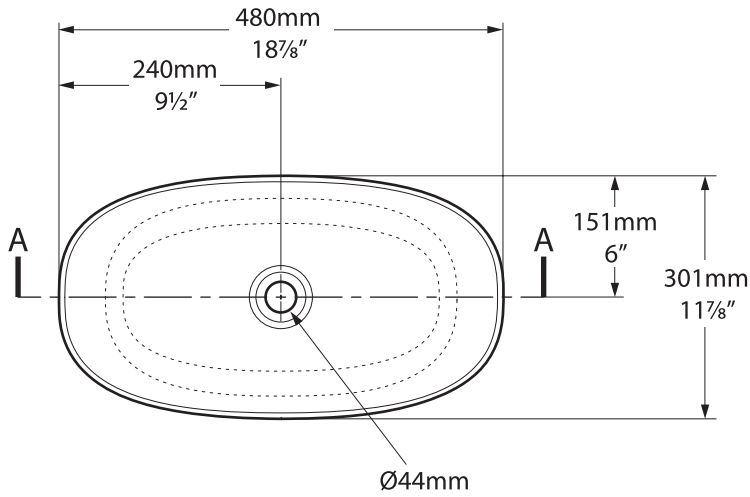

Barcelona

Barcelona 64

Barcelona 48

VB-BAR-48-NO / VB-BAR48-xx-NO

Top view

Front view

Side view

Section AA

*All measurements subject to +/-5% tolerance

l = 480mm / 18 7/8"
w = 301mm / 11 7/8"
h = 120mm / 4 3/4"

.dwg | .dxf | .skp www.vandabaths.com

Massachusetts Code: Approved
cUPC listing by IAPMO: File No. 6970