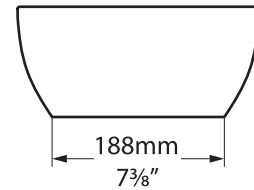

Barcelona

Barcelona 64

Barcelona 48

VB-BAR-48-NO / VB-BAR48-xx-NO

Top view

Front view

Side view

Section AA

*All measurements subject to +/-5% tolerance

l = 480mm / 18 7/8"
w = 301mm / 11 7/8"
h = 120mm / 4 3/4"

.dwg | .dxf | .skp www.vandabaths.com

Massachusetts Code: Approved
cUPC listing by IAPMO: File No. 6970