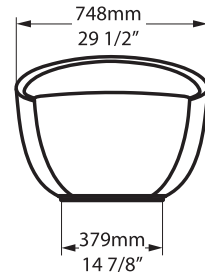

Cabrits

CAB-N-xx-NO

Front view

Section AA

Shown with K12 Waste Kit

*All measurements subject to +/-5% tolerance
*Overflow hole not drilled

l = 1743mm / 68⁵/₈"
w = 748mm / 29¹/₂"
h = 564mm / 22¹/₄"

.dwg | .dxf | .skp www.vandabaths.com

Massachusetts Code: Approved
cUPC listing by IAPMO: File No. 6574
Registered Design

VA/1204/05/Jan19