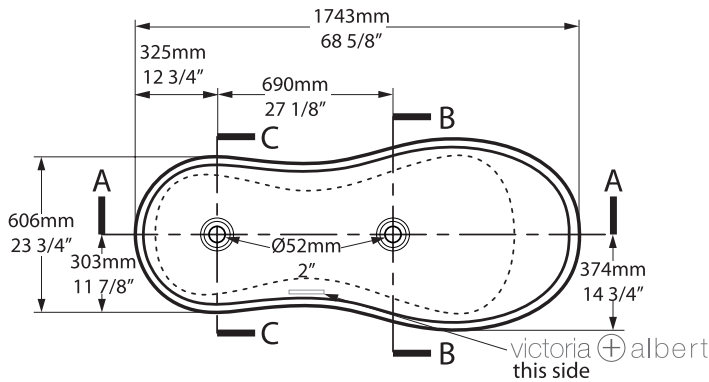

Cabrits

CAB-N-xx-NO

Top view