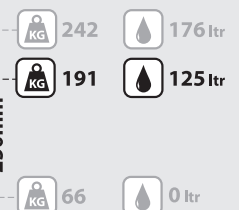

CAB-N-xx-NO

Top view

Front view

Side view

Section BB

Section CC

Section AA

Shown with K12 Waste Kit

Underside view

*All measurements subject to +/-5% tolerance
*Overflow hole not drilled

l = 1743mm / 68⁵/₈"
w = 748mm / 29¹/₂"
h = 564mm / 22¹/₄"

.dwg | .dxf | .skp www.vandabaths.com

Massachusetts Code: Approved
cUPC listing by IAPMO: File No. 6574
Registered Design