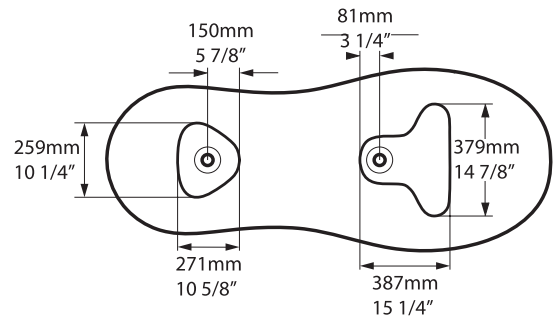

CAB-N-xx-NO

Top view

Front view

Side view

Section BB

Section CC

Section AA

Shown with K12 Waste Kit

Underside view

*All measurements subject to +/-5% tolerance
*Overflow hole not drilled

l = 1743mm / 68⁵/₈"
w = 748mm / 29¹/₂"
h = 564mm / 22¹/₄"

.dwg | .dxf | .skp www.vandabaths.com

Massachusetts Code: Approved
cUPC listing by IAPMO: File No. 6574
Registered Design