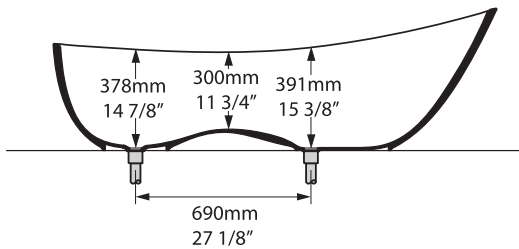

CAB-N-xx-NO

Top view

Front view

Side view

Section BB

Section CC

Section AA

Shown with K12 Waste Kit

Underside view

*All measurements subject to +/-5% tolerance
*Overflow hole not drilled

l = 1743mm / 68⁵/₈"
w = 748mm / 29¹/₂"
h = 564mm / 22¹/₄"

.dwg | .dxf | .skp www.vandabaths.com

Massachusetts Code: Approved
cUPC listing by IAPMO: File No. 6574
Registered Design