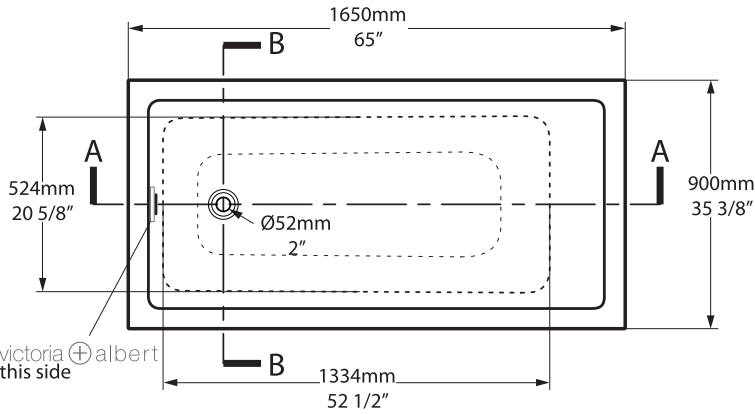

Kaldera 62 - UB-KAL-62-10

Undermount

Kaldera 6

KAL6-N-SW-NO

Top view

Front view

Section BB

Side view

Section AA

Drop In Cut Out

1619mm x 857mm
63 3/4" x 33 3/4"

UnderMount Cut Out

1584mm x 835mm
62 3/8" x 32 7/8"

*All measurements subject to +/-5% tolerance
*Overflow hole not drilled

l = 1650mm / 65"
w = 900mm / 35 3/8"
h = 480-486mm / 18 7/8-19 1/8"