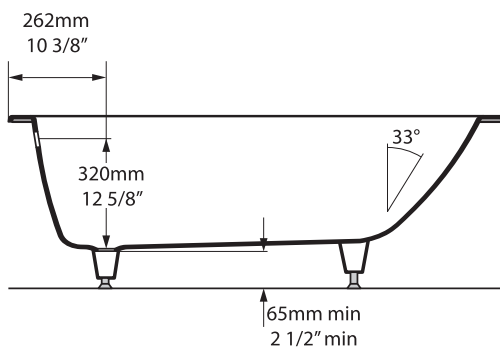

Kaldera 62 - UB-KAL-62-10

Undermount

Kaldera 6

KAL6-N-SW-NO

Top view

Front view

Section BB

Side view

Section AA

Drop In Cut Out

1619mm x 857mm
63 3/4" x 33 3/4"

UnderMount Cut Out

1584mm x 835mm
62 3/8" x 32 7/8"

*All measurements subject to +/-5% tolerance
*Overflow hole not drilled

l = 1650mm / 65"
w = 900mm / 35 3/8"
h = 480-486mm / 18 7/8-19 1/8"