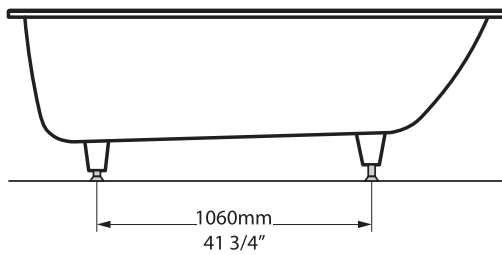

Kaldera 62 - UB-KAL-62-10

Undermount

Kaldera 6

KAL6-N-SW-NO

Top view

Front view

Section BB

Side view

Section AA

Drop In Cut Out

1619mm x 857mm
63 3/4" x 33 3/4"

UnderMount Cut Out

1584mm x 835mm
62 3/8" x 32 7/8"

*All measurements subject to +/-5% tolerance
*Overflow hole not drilled

l = 1650mm / 65"
w = 900mm / 35 3/8"
h = 480-486mm / 18 7/8-19 1/8"