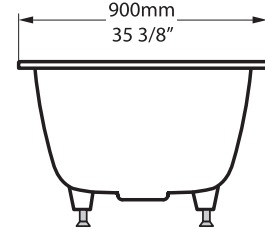

Kaldera 62 - UB-KAL-62-10

Undermount

Kaldera 6

KAL6-N-SW-NO

Top view

Front view

Section BB

Side view

Section AA

Drop In Cut Out

1619mm x 857mm
63 3/4" x 33 3/4"

UnderMount Cut Out

1584mm x 835mm
62 3/8" x 32 7/8"

*All measurements subject to +/-5% tolerance
*Overflow hole not drilled

l = 1650mm / 65"
w = 900mm / 35 3/8"
h = 480-486mm / 18 7/8-19 1/8"