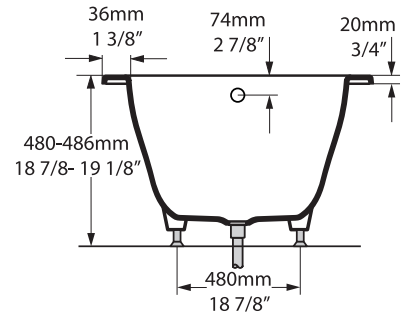

Kaldera 62 - UB-KAL-62-10

Undermount

Kaldera 6

KAL6-N-SW-NO

Top view

Front view

Section BB

Side view

Section AA

Drop In Cut Out

1619mm x 857mm
63 3/4" x 33 3/4"

UnderMount Cut Out

1584mm x 835mm
62 3/8" x 32 7/8"

*All measurements subject to +/-5% tolerance
*Overflow hole not drilled

l = 1650mm / 65"
w = 900mm / 35 3/8"
h = 480-486mm / 18 7/8-19 1/8"