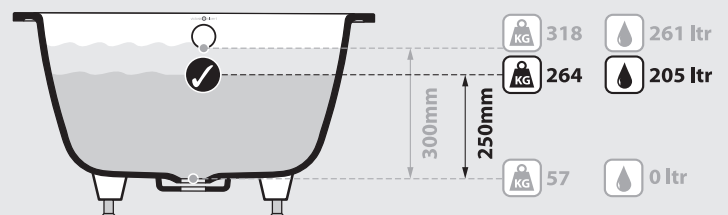

Section AA

Drop In Cut Out

1619mm x 857mm
63 3/4" x 33 3/4"

UnderMount Cut Out

1584mm x 835mm
62 3/8" x 32 7/8"

*All measurements subject to +/-5% tolerance
*Overflow hole not drilled

l = 1650mm / 65"
w = 900mm / 35 3/8"
h = 480-486mm / 18 7/8-19 1/8"