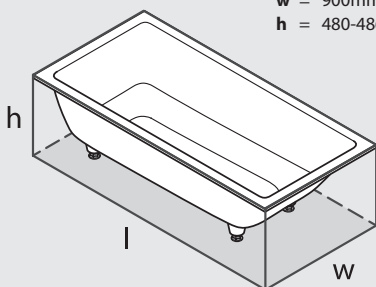

Section AA

Drop In Cut Out

1619mm x 857mm
63 3/4" x 33 3/4"

UnderMount Cut Out

1584mm x 835mm
62 3/8" x 32 7/8"

*All measurements subject to +/-5% tolerance
*Overflow hole not drilled

l = 1650mm / 65"
w = 900mm / 35 3/8"
h = 480-486mm / 18 7/8-19 1/8"