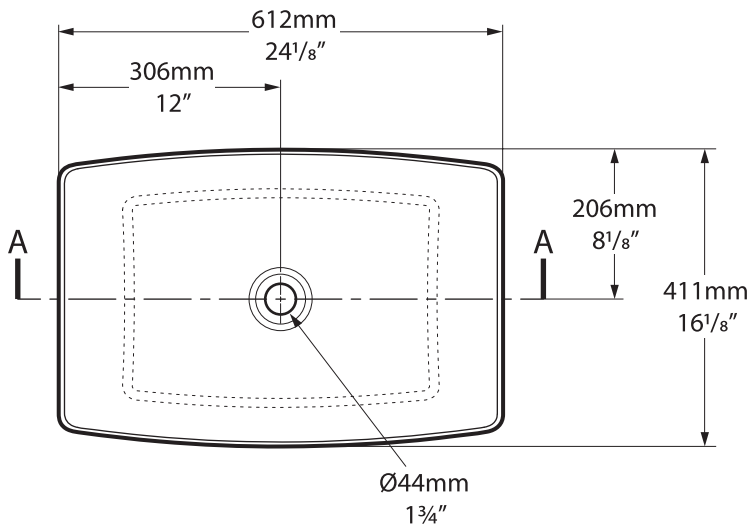

Ravello

Ravello 60

VB-RAV-60-NO / VB-RAV60-xx-NO

Top view

Front view

Side view

Section AA

*All measurements subject to +/-5% tolerance

l = 612mm / 24 1/8"
w = 411mm / 16 1/8"
h = 117mm / 4 5/8"

.dwg | .dxf | .skp www.vandabaths.com

Massachusetts Code: Approved
cUPC listing by IAPMO: File No. 6970

VA/1204/03/Jan19