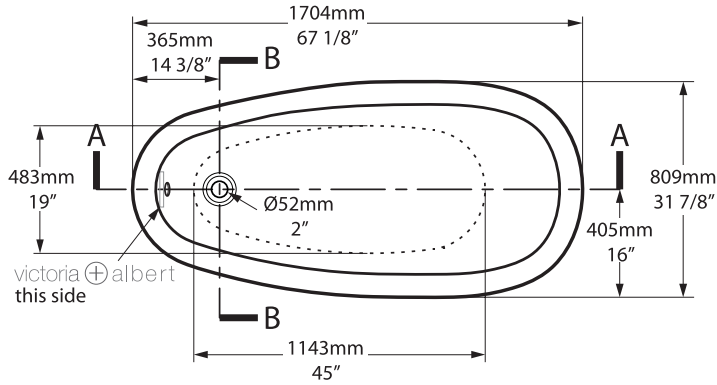

Top view

Front view

Side view

Section AA

Shown with optional K50 waste kit

Section BB

Rim detail

*All measurements subject to +/-5% tolerance

l = 1704mm / 67 1/8"
 w = 809mm / 31 7/8"
 h = 752mm / 29 5/8"

260 KG	200 ltr
187 KG	127 ltr
60 KG	0 ltr