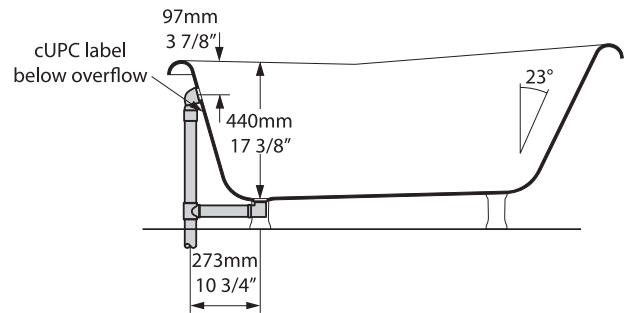

Top view

Front view

Side view

Section AA

Shown with optional K50 waste kit

Section BB

Rim detail

*All measurements subject to +/-5% tolerance

l = 1704mm / 67 1/8"
 w = 809mm / 31 7/8"
 h = 752mm / 29 5/8"

260 KG	200 ltr
187 KG	127 ltr
60 KG	0 ltr