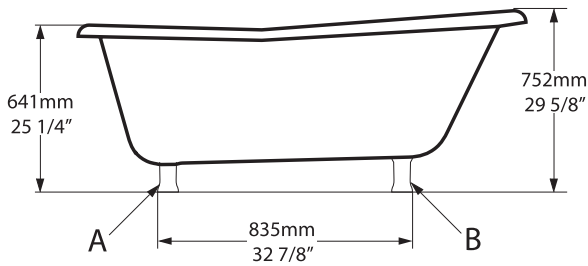

Top view

Front view

Side view

Section AA

Shown with optional K50 waste kit

Section BB

Rim detail

*All measurements subject to +/-5% tolerance

l = 1704mm / 67 1/8"
 w = 809mm / 31 7/8"
 h = 752mm / 29 5/8"

260 KG	200 ltr
187 KG	127 ltr
60 KG	0 ltr