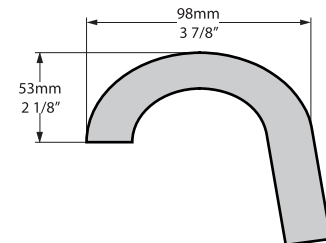

Top view

Front view

Side view

Section AA

Shown with optional K50 waste kit

Section BB

Rim detail

*All measurements subject to +/-5% tolerance

l = 1704mm / 67 1/8"
 w = 809mm / 31 7/8"
 h = 752mm / 29 5/8"

260 KG	200 ltr
187 KG	127 ltr
60 KG	0 ltr