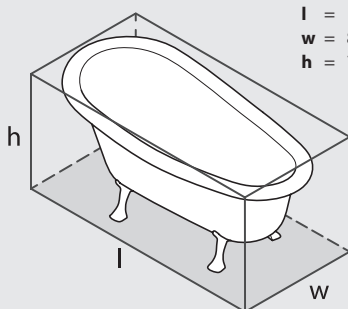

Top view

Front view

Side view

Section AA

Shown with optional K50 waste kit

Section BB

Rim detail

*All measurements subject to +/-5% tolerance

l = 1704mm / 67 1/8"
 w = 809mm / 31 7/8"
 h = 752mm / 29 5/8"

260 KG	200 ltr
187 KG	127 ltr
60 KG	0 ltr