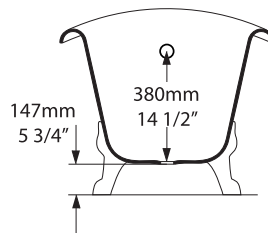

Top view

Front view

Side view

Section AA

Shown with optional K50 waste kit

Section BB

Rim detail

*All measurements subject to +/-5% tolerance

l = 1704mm / 67 1/8"
 w = 809mm / 31 7/8"
 h = 752mm / 29 5/8"

260 KG	200 ltr
187 KG	127 ltr
60 KG	0 ltr