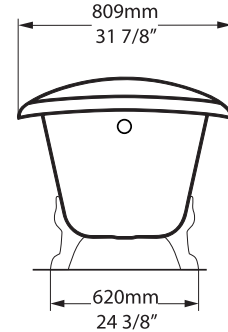

Overflow hole
Mit Überlauf
Avec trou de trop-plein
Con agujero rebosadero
Troppopieno

Radford 51 basin

Lario 100 Vanity

Roxburgh

ROX-N-xx-NO

Note: Optional overflow hole needs to be drilled on site in Australia by installer

Top view

Front view

Side view

Section AA

Shown with optional K50 waste kit

Section BB

Rim detail

*All measurements subject to +/-5% tolerance

l = 1704mm / 67 1/8"
 w = 809mm / 31 7/8"
 h = 752mm / 29 5/8"

260 KG	200 ltr
187 KG	127 ltr
60 KG	0 ltr