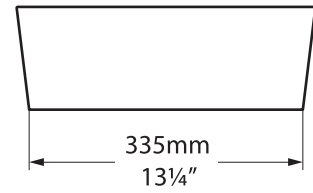

ios

ios 80

ios 54

VB-IOS-54-NO / VB-IOS54-xx-NO

Top view

Front view

Side view

Section AA

*All measurements subject to +/-5% tolerance

l = 540mm / 21 1/4"
w = 362mm / 14 1/4"
h = 125mm / 4 7/8"