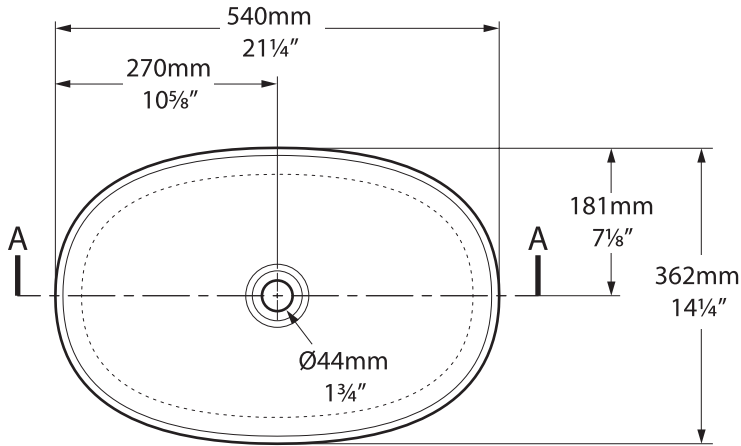

ios

ios 80

ios 54

VB-IOS-54-NO / VB-IOS54-xx-NO

Top view

Front view

Side view

Section AA

*All measurements subject to +/-5% tolerance

l = 540mm / 21 1/4"
w = 362mm / 14 1/4"
h = 125mm / 4 7/8"