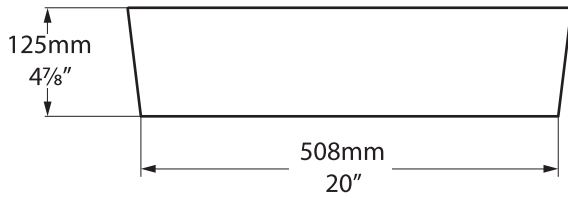

ios

ios 80

ios 54

VB-IOS-54-NO / VB-IOS54-xx-NO

Top view

Front view

Side view

Section AA

*All measurements subject to +/-5% tolerance

l = 540mm / 21 1/4"
w = 362mm / 14 1/4"
h = 125mm / 4 7/8"