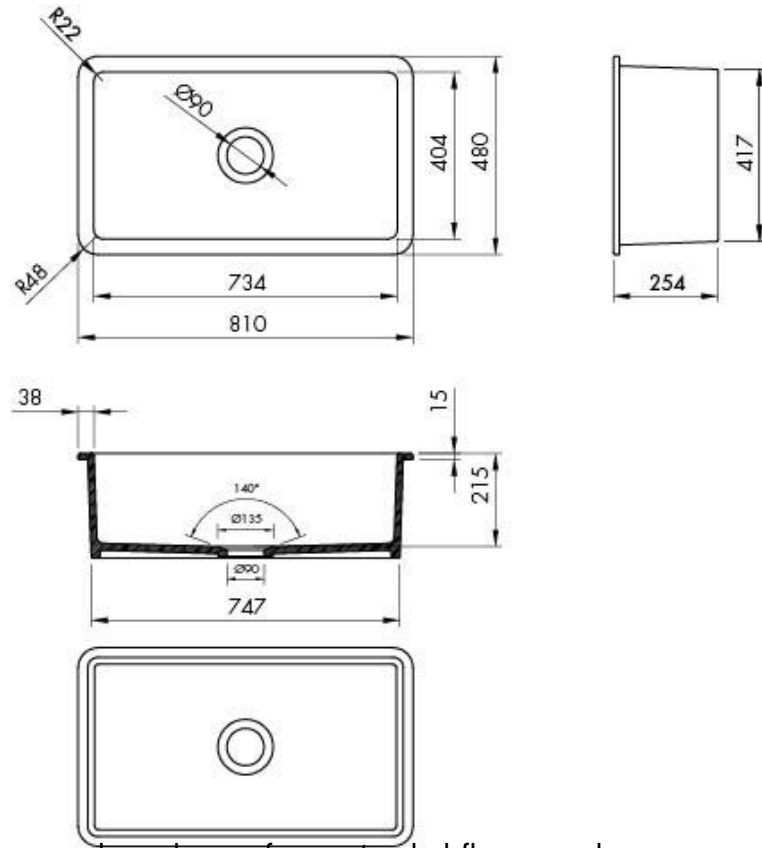

Cuisine 81 x 48 Inset / Undermount Fine Fireclay Sink

Code: CU81FS

Specifications

- Material: Fine Fireclay
- Finish: White Gloss
- Waste Outlet Included: 90x50mm Basket Waste
- Mounting options: Inset & Undermount
- Capacity: 58L
- Suitable for use with food waste disposer – we recommend purchase of an extended flange and a model with anti-vibration collar
- Note: Fine Fireclay is a natural product and therefore subject to variations. This should be seen as a quality that adds to its unique natural beauty. Variations +/- 2% to the specifications are common and acceptable and are within industry tolerance. We always recommend the cabinet maker and stone provider has the actual sink with them to measure before making cabinetry or cutting stone. For more information please visit our Installation Care & Warranty page or Contact Us.

Product Options

CU81FSÂ : Cuisine 81 x 48 Inset / Undermount Fine Fireclay Sink

CU81FS-OFÂ : Cuisine 81 x 48 Inset / Undermount Fine Fireclay Sink with overflow

CU81SSGÂ : Cuisine 81 x 48 Stainless Steel Grid