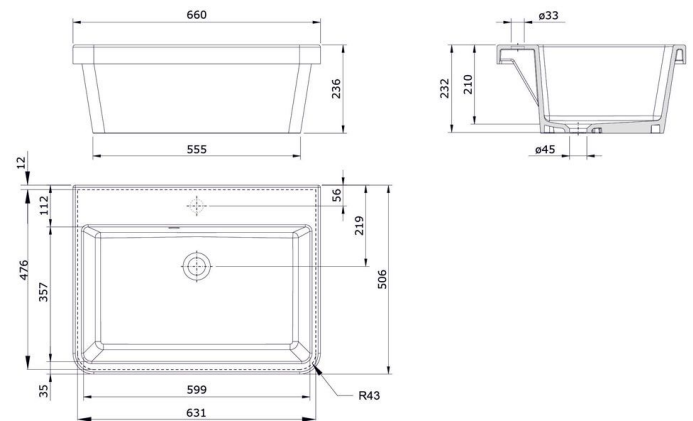

Ravine 66 x 51 Fine Fireclay Inset Sink

Code: 7411

Specifications

- Material: Fine Fireclay
- Finish: Glazed on all four sides
- Waste Outlet Included: 40x50mm plug and waste with overflow included
- Mounting options: Inset
- Tap hole options: One only
- Capacity: 45L
- Note: Fine Fireclay is a natural product and therefore subject to variations. This should be seen as a quality that adds to its unique natural beauty. Variations +/- 2% to the specifications are common and acceptable and are within industry tolerance. We always recommend the cabinet maker and stone provider has the actual sink with them to measure before making cabinetry or cutting stone. For more information please visit our Installation Care & Warranty page or Contact Us.