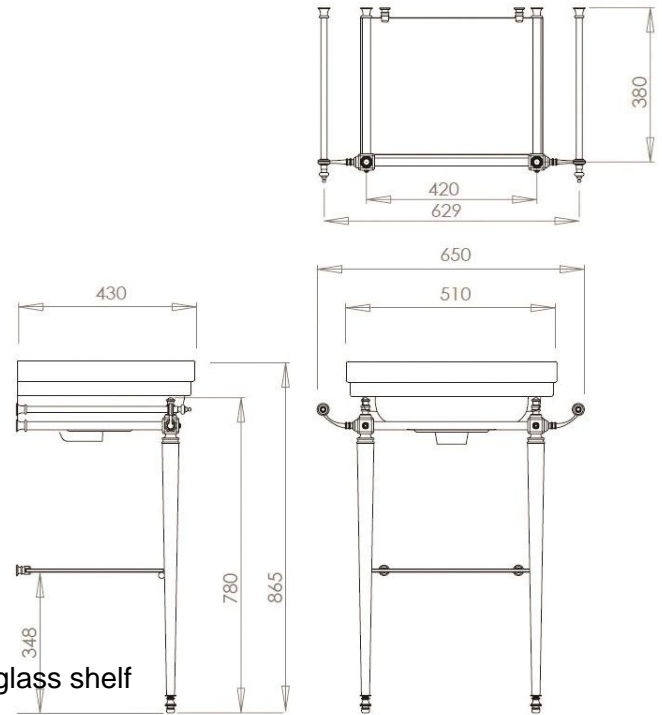

Stafford 51 X 43 Basin & Console

Code: ST513CS

Specifications

- Made in England
- Material: Vitreous China & Chrome on brass frame with glass shelf
- Hand crafted to excellence
- Requires waste: 32mm with overflow
- Tap Holes Available: One or three
- Mounting options: Wall hung or on console
- Finish: Gloss White Ceramic – Any custom colour finish ceramic glaze can be done with no minimum order quantity – 16 week lead time – enquire for pricing

Product Options

ST513CSÂ : Stafford 51 X 43 Basin & Console

ST513CS-GOÂ : Stafford 51 X 43 Basin & Console with polished gold fitting

Warranty

For peace of mind this product is covered with a Lifetime Guarantee.