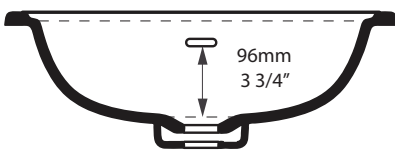

Pembroke 52

DU-PEM-52-IO

Top view

Front view

Side view

Section AA

*All measurements subject to +/-5% tolerance

l = 512mm / 20 1/8"
w = 351mm / 13 7/8"
h = 175mm / 6 7/8"