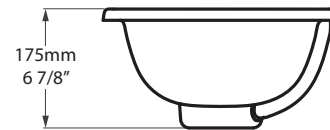

Pembroke 52

DU-PEM-52-IO

Top view

Front view

Side view

Section AA

*All measurements subject to +/-5% tolerance

l = 512mm / 20 1/8"
w = 351mm / 13 7/8"
h = 175mm / 6 7/8"