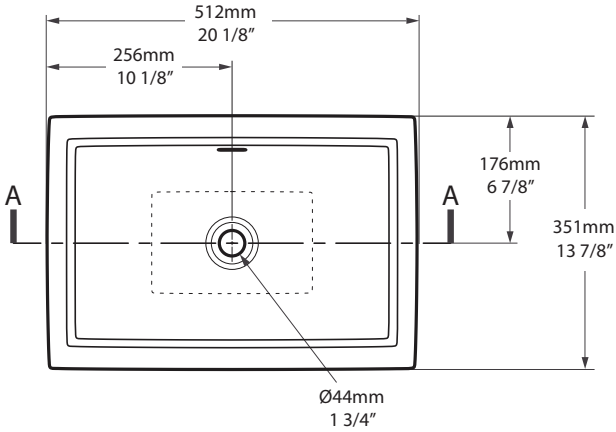

Pembroke 52

DU-PEM-52-IO

Top view

Front view

Side view

Section AA

*All measurements subject to +/-5% tolerance

l = 512mm / 20 1/8"
w = 351mm / 13 7/8"
h = 175mm / 6 7/8"