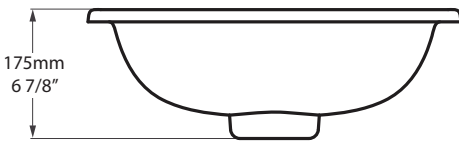

K24

K25

Related collections

Pembroke

Undermount

Pembroke 52

Drop-in

Pembroke 52

Pembroke 52

DU-PEM-52-IO

Top view

Front view

Side view

Section AA

*All measurements subject to +/-5% tolerance

l = 512mm / 20 1/8"
w = 351mm / 13 7/8"
h = 175mm / 6 7/8"