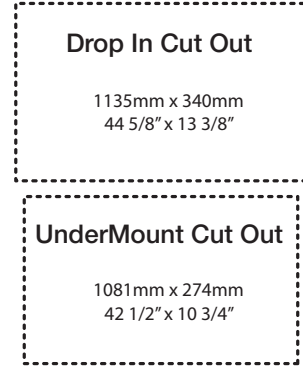

Rossendale 122

DU-ROS-122-IO

Top view