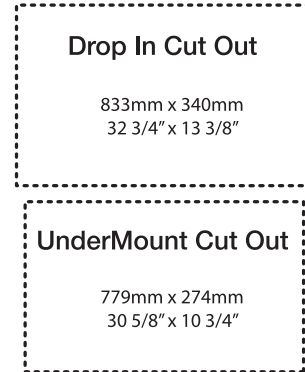

K24

K25

Undermount

Rossendale 91

Drop-in

Rossendale 91

Rossendale 91

DU-ROS-91-IO

Top view

Front view

Side view

Section AA

*All measurements subject to +/-5% tolerance