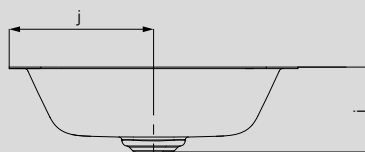

CONO UNDERCOUNTER WASHBASIN

- washbasin with premium character exudes elegance and harmony
- optimally integrated enamelled waste accentuates the underlying geometry of the washbasin
- perfectly complements the CONO range

Model No.		inch		mm		inch		mm	
		3078	3078	3087	3087	3088	3088	3088	3088
External length	a	18.46	469	22.40	569	34.21	869		
External width	b	15.00	381	15.00	381	15.00	381		
Internal length	c	17.01	432	20.94	532	32.76	832		
Internal width	d	13.70	348	13.70	348	13.70	348		
Distance basin surface to bottom edge of waste hole	i	4.41	112	4.41	112	4.41	112		
Distance rear edge to centre of waste hole	j	7.52	191	7.52	191	7.52	191		
Weight of the enamelled washbasin in lbs		9.94		14.2		20.44			