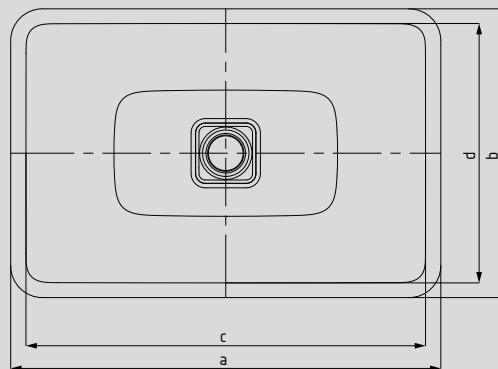

CONO UNDERCOUNTER WASHBASIN

- washbasin with premium character exudes elegance and harmony
- optimally integrated enamelled waste accentuates the underlying geometry of the washbasin
- perfectly complements the CONO range

Model No.		inch		mm		inch		mm	
		3078	3078	3087	3087	3088	3088	3088	3088
External length	a	18.46	469	22.40	569	34.21	869		
External width	b	15.00	381	15.00	381	15.00	381		
Internal length	c	17.01	432	20.94	532	32.76	832		
Internal width	d	13.70	348	13.70	348	13.70	348		
Distance basin surface to bottom edge of waste hole	i	4.41	112	4.41	112	4.41	112		
Distance rear edge to centre of waste hole	j	7.52	191	7.52	191	7.52	191		
Weight of the enamelled washbasin in lbs		9.94		14.2		20.44			