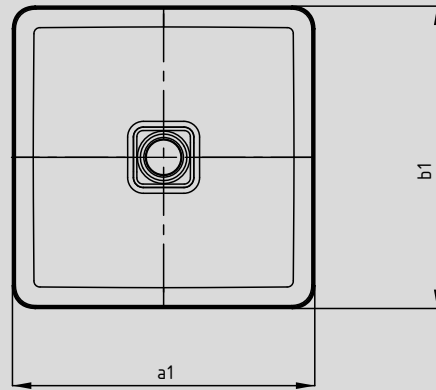

MIENA WASHBOWL

- Premium products redefine the concept of sophisticated minimalism
- Iconic in bathroom design: ideal for combination with elegant fittings
- Versatile combination with bathtubs and shower surfaces designed for a “perfect match”
- made of KALDEWEI steel enamel – resilient and durable material matched perfectly to the design
- designed by Anke Salomon

Mod.3185

Model No.		inch	mm	inch	mm
		3184	3184	3185	3185
External length	a ₁	15.75	400	22.83	580
External width	b ₁	15.75	400	14.96	380
Distance basin surface to bottom edge of waste hole	c ₁₂	4.69	119	4.69	119
Distance outer edge to centre of waste hole	f ₅	7.87	200	7.48	190
Weight of the enamelled washbasin in lbs		19.67		25.51	