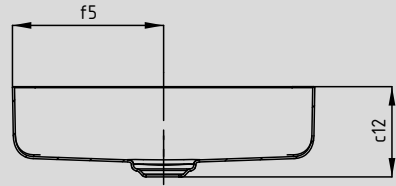

MIENA WASHBOWL

- Premium products redefine the concept of sophisticated minimalism
- Iconic in bathroom design: ideal for combination with elegant fittings
- Versatile combination with bathtubs and shower surfaces designed for a “perfect match”
- made of KALDEWEI steel enamel – resilient and durable material matched perfectly to the design
- designed by Anke Salomon

Mod.3185

Model No.		inch	mm	inch	mm
		3184	3184	3185	3185
External length	a ₁	15.75	400	22.83	580
External width	b ₁	15.75	400	14.96	380
Distance basin surface to bottom edge of waste hole	c ₁₂	4.69	119	4.69	119
Distance outer edge to centre of waste hole	f ₅	7.87	200	7.48	190
Weight of the enamelled washbasin in lbs		19.67		25.51	