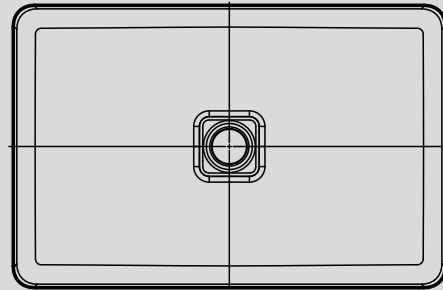

MIENA WASHBOWL

- Premium products redefine the concept of sophisticated minimalism
- Iconic in bathroom design: ideal for combination with elegant fittings
- Versatile combination with bathtubs and shower surfaces designed for a “perfect match”
- made of KALDEWEI steel enamel – resilient and durable material matched perfectly to the design
- designed by Anke Salomon

Mod.3185

Model No.		inch	mm	inch	mm
		3184	3184	3185	3185
External length	a ₁	15.75	400	22.83	580
External width	b ₁	15.75	400	14.96	380
Distance basin surface to bottom edge of waste hole	c ₁₂	4.69	119	4.69	119
Distance outer edge to centre of waste hole	f ₅	7.87	200	7.48	190
Weight of the enamelled washbasin in lbs		19.67		25.51	