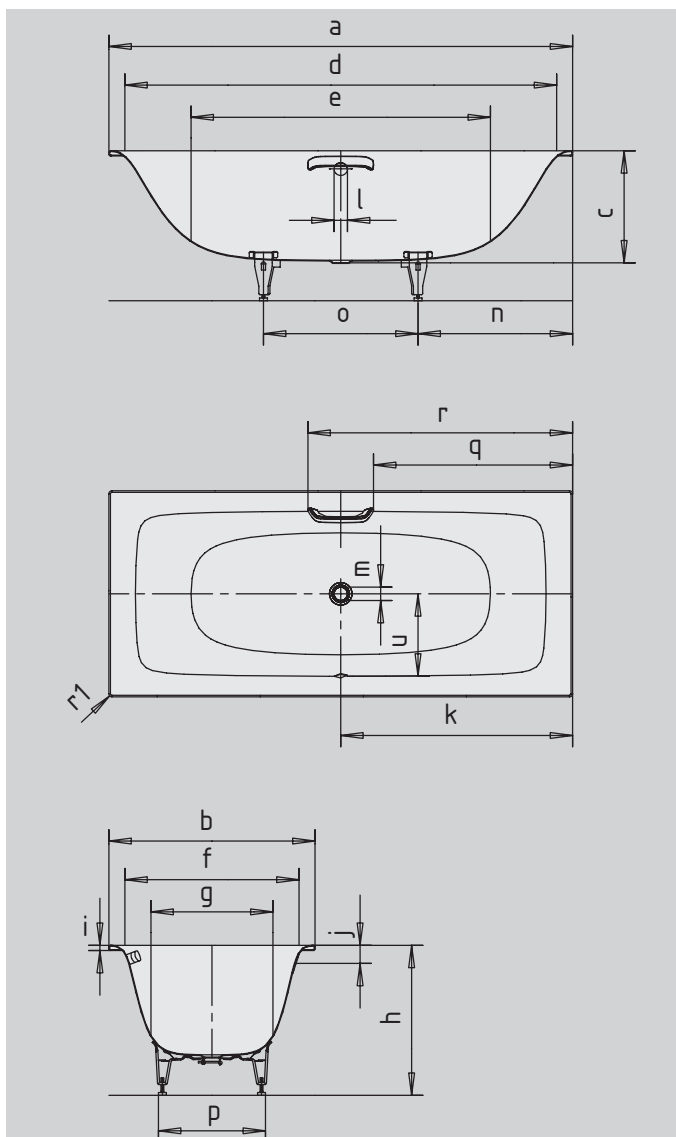

SILENIO

- flowing form integrates harmoniously in your bathroom
- its ergonomically fluid interior is designed for relaxed bathing.
- versatile for any installation situation.
- bathing a deux: two identical backrests and central waste.
- made of Kaldewei steel enamel 3.5 mm
- designed by Anke Salomon
- **30 YEAR WARRANTY**

Model No.		674	676	678
External length	a	1700	1800	1900 mm
External width	b	750	800	900 mm
Depth	c	410	435	435 mm
Internal length (top)	d	1576	1676	1776 mm
Internal length (bottom)	e	1112	1162	1262 mm
Internal width (top)	f	626	676	776 mm
Internal width (bottom)	g	423	473	537 mm
Height of bath	h	544-583	570-605	565-602 mm
Height of rim	i	20	20	20 mm
Distance top edge to centre of overflow hole	j	70	70	70 mm
Distance bath edge to centre of drain hole	k	850	900	950 mm
Diameter of overflow hole	l	52	52	52 mm
Diameter of drain hole	m	52	52	52 mm
Distance foot end of bath edge to centre of foot	n	566	595	591 mm
Distance between the feet	o	568	610	718 mm
Max. width of feet	p	340	360	430 mm
Distance bath edge to where handle starts	q	722	772	822 mm
Distance bath edge to where handle ends	r	978	1028	1078 mm
Radius	r ₁	12	12	12 mm
Distance between centre holes	u	293	320	362 mm
Water volume** in litres		96	140	188
Weight of the enamelled bath in kg				
Full anti-slip		780 x 252	828 x 300	924 x 348 mm

Note: The operational system may protrude on some whirl systems.
 Please refer to the Technical Information for Whirl Systems for further information.
 Subject to technical alterations, tolerances and errors. Similar illustration.
 ** 70 litres displacement on average.