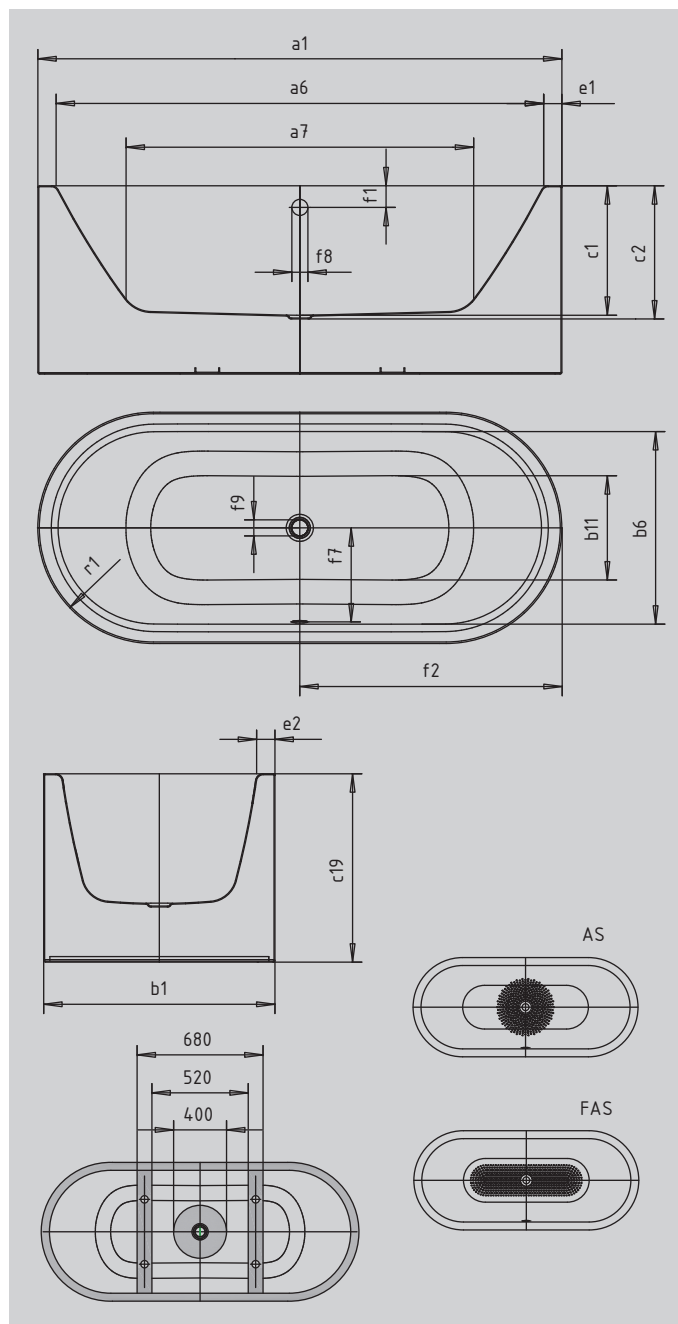

MEISTERSTÜCK CENTRO DUO OVAL

- freestanding bathtub with seamless enamelled panelling blends into a monolithic symphony made of KALDEWEI steel enamel
- archetypal design with oval contours appeals anywhere in the room. The distinctly narrow edge lends the bath a uniquely harmonious aesthetic
- two gently sloping backrests and the central waste and overflow fitting ensure relaxed bathing with a partner
- the Meisterstück is available with optional extras such as easy-clean finish for unrivalled hygiene and the KALDEWEI COMFORT LEVEL waste

Similar illustration

Model No.		1112
External length	a ₁	1600 mm
Internal length (top)	a ₆	1480 mm
Internal length (bottom)	a ₇	1030 mm
External width	b ₁	700 mm
Internal width (top)	b ₆	580 mm
Internal width (bottom)	b ₁₁	450 mm
Internal depth	c ₁	420 mm
Depth including waste outlet	c ₂	430 mm
Height of bath	c ₁₉	610 mm
Width of rim (foot end)	e ₁	60 mm
Width of rim (lengthwise)	e ₂	60 mm
Distance top edge to centre of overflow hole	f ₁	70 mm
Distance bath edge to centre of drain hole	f ₂	800 mm
Distance between centre holes	f ₇	280 mm
Diameter of overflow hole	f ₈	52 mm
Diameter of drain hole	f ₉	52 mm
Radius	r ₁	350 mm
Water volume** in litres		95
Weight of the enamelled bath in kg		73,1
Anti-slip		∅ 288 mm
Full anti-slip		850 x 240 mm

Subject to technical alterations, tolerances and errors. Similar illustration.
** 70 litres displacement on average.

KALDEWEI