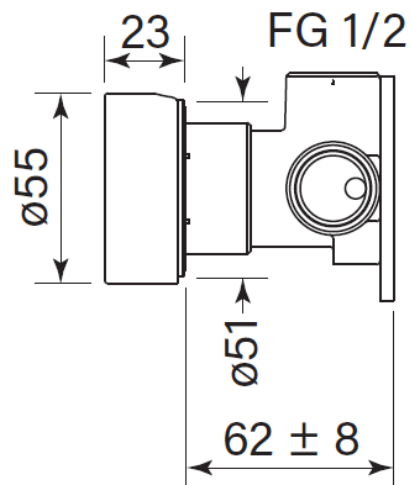

# Product Specifications

**30908-11** Zero Progresiv Smooth Wall mixer, Chrome

## Features:

- Made in Australia
- Half turn Progresiv ceramic valve
- Brass and stainless construction
- Smooth Handle
- Watermark Certified
- Noggin depth 54 - 70
- Match with Pegasi showers & accessories