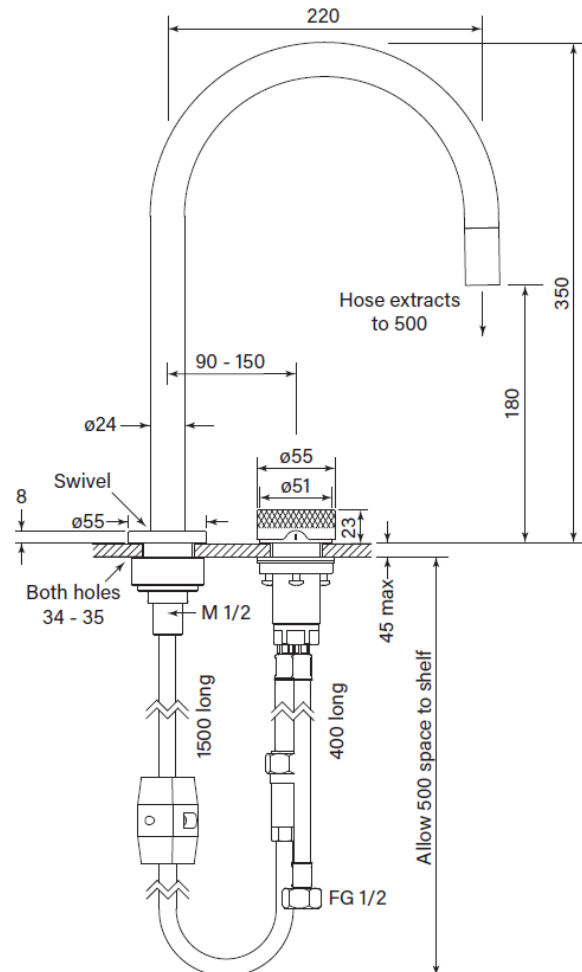

Product Specifications

30945-11 Zero Progresiv Knurl Sink Mixer w. pull out, curve, Chrome

Features:

- Made in Australia
- Half turn Progresiv ceramic valve
- Brass and stainless construction
- Fine Knurled Handle
- Watermark Certified
- Mount through 35mm tap holes
- Match with Pegasi showers & accessories
- WELS Reg. No. T36223 (V)
- Swivel spout reach 200mm
- Pull out nozzle 500mm
- S-flex stainless coil hose
- Strommglide PTFE runway

WaterMark
WM-002459
AS/NZS 3718