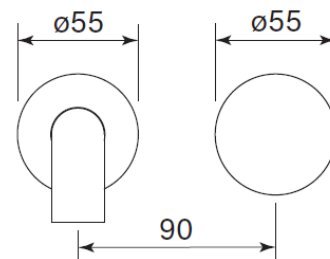

Product Specifications

30950-11 Zero Progresiv Knurl Wall Bath mixer set, 200, Chrome

Features:

- Made in Australia
- Half turn Progresiv ceramic valve
- Brass and stainless construction
- Fine Knurled Handle
- Watermark Certified
- Noggin depth 54 - 70
- Match with Pegasi showers & accessories
- Free flow spout
- Spout reach 200mm