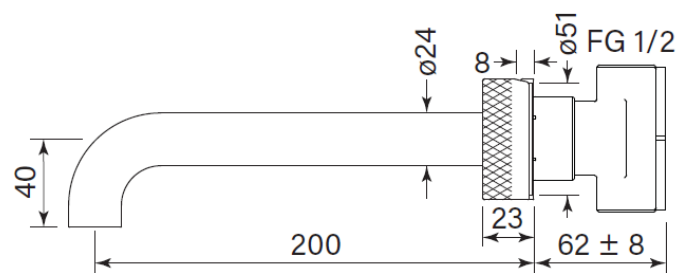

Product Specifications

30950-11 Zero Progresiv Knurl Wall Bath mixer set, 200, Chrome

Features:

- Made in Australia
- Half turn Progresiv ceramic valve
- Brass and stainless construction
- Fine Knurled Handle
- Watermark Certified
- Noggin depth 54 - 70
- Match with Pegasi showers & accessories
- Free flow spout
- Spout reach 200mm