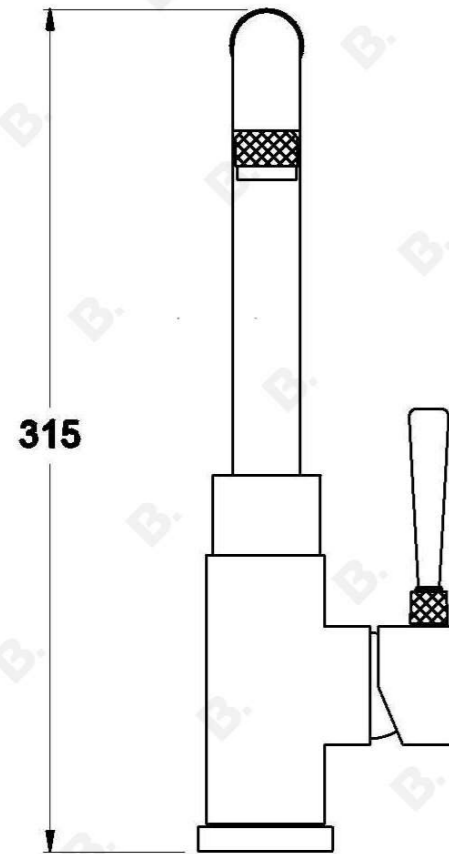

INDUSTRICA KITCHEN MIXER

1.6708.00.0.XX

PRODUCT DIMENSIONS:

Front view:

Side view:

Top view: