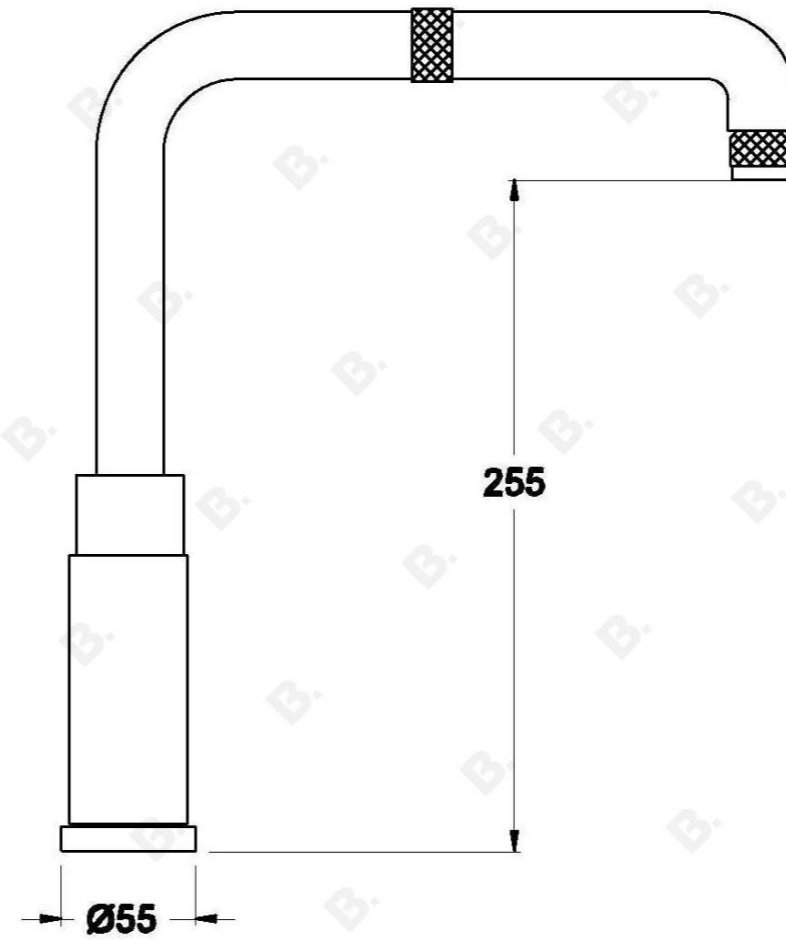

INDUSTRICA KITCHEN MIXER

1.6708.00.0.XX

PRODUCT DIMENSIONS:

Front view:

Side view:

Top view: