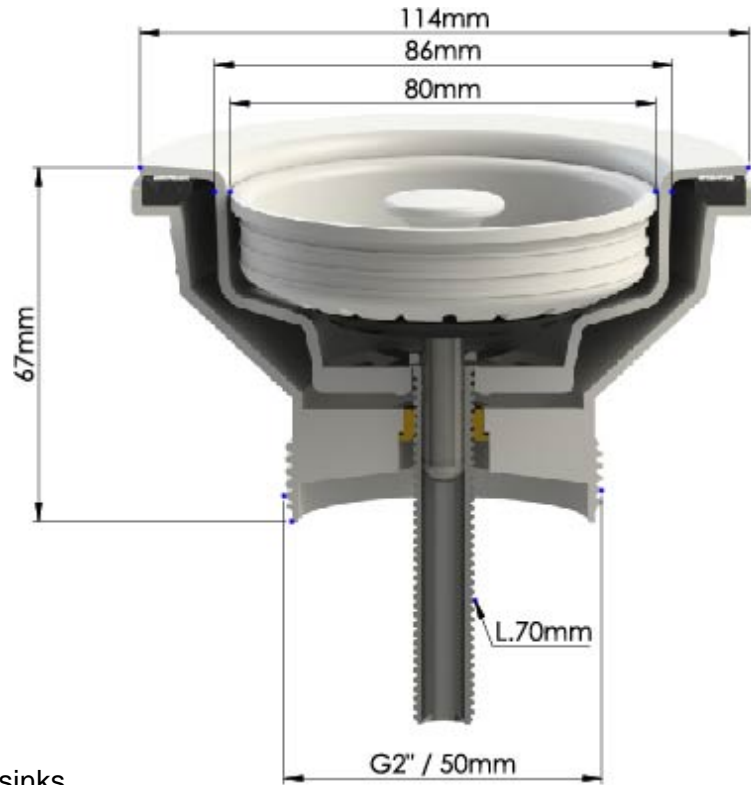

## 90 x 50mm Matte White Premium Polypropylene Basket Waste & Long Thread

**Code:** 90BW-MW

### Specifications

- Material: Premium Polypropylene (PP)
- Finish: Matte White
- Tough, wear-resistant and durable
- Includes extended 70mm thread for thick fireclay sinks