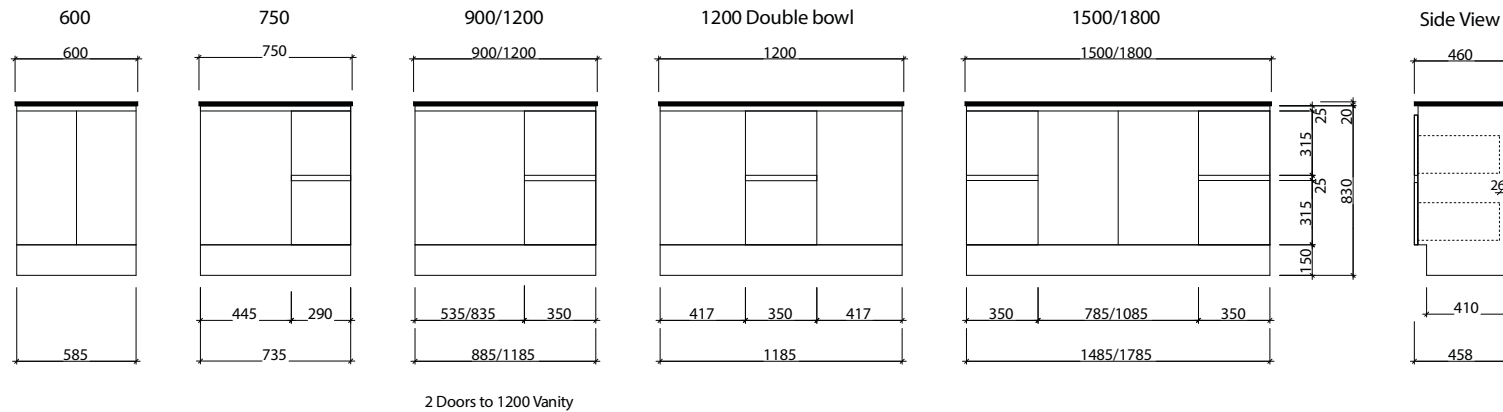

NEVADA

Wall Hung

Floor Standing/Legs

Waste size: Acrylic = 40mm, Ceramic = 32mm, Sculptured Marble = 32mm
 Note: Where left or right hand options are available please specify or else cabinets will be supplied as per these drawings.
 NOTE: All vanity top and basin sizes are nominal only. E&OE