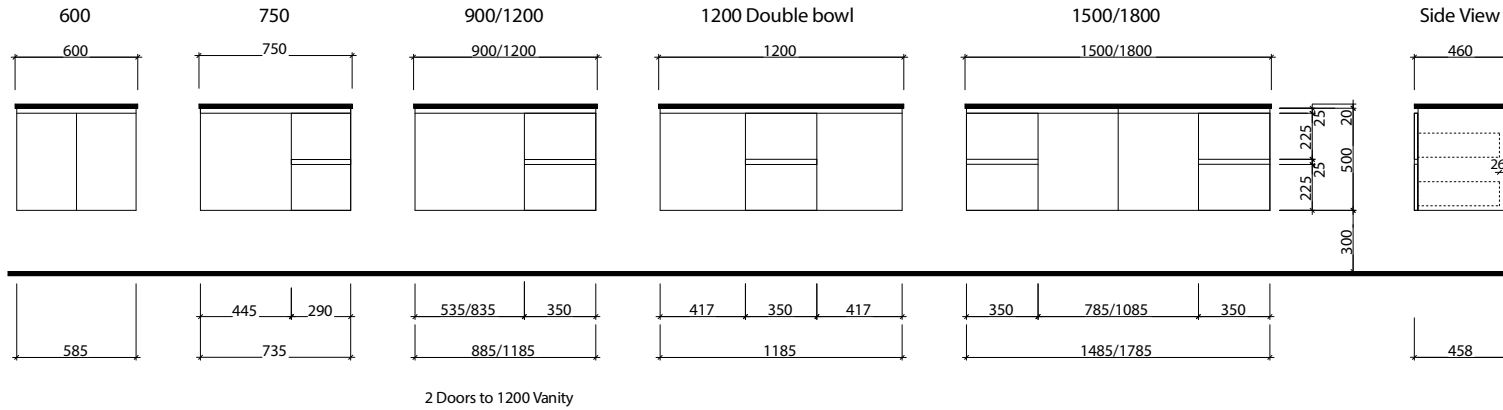

NEVADA

Wall Hung

Floor Standing/Legs

Waste size: Acrylic = 40mm, Ceramic = 32mm, Sculptured Marble = 32mm
 Note: Where left or right hand options are available please specify or else cabinets will be supplied as per these drawings.
 NOTE: All vanity top and basin sizes are nominal only. E&OE