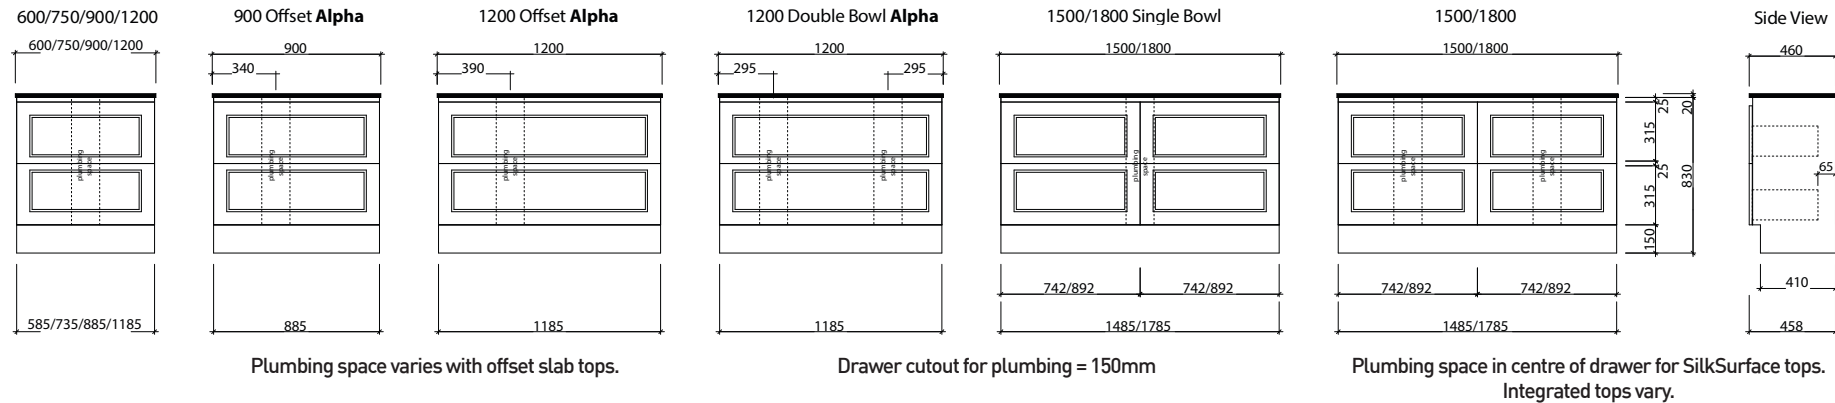

NEVADA PLUS CLASSIC

Wall Hung

Floor Standing

Waste size: Acrylic = 40mm, Ceramic = 32mm, Sculptured Marble = 32mm
Note: Where left or right hand options are available please specify or else cabinets will be supplied as per these drawings. All vanity top and basin sizes are nominal only. E&OE