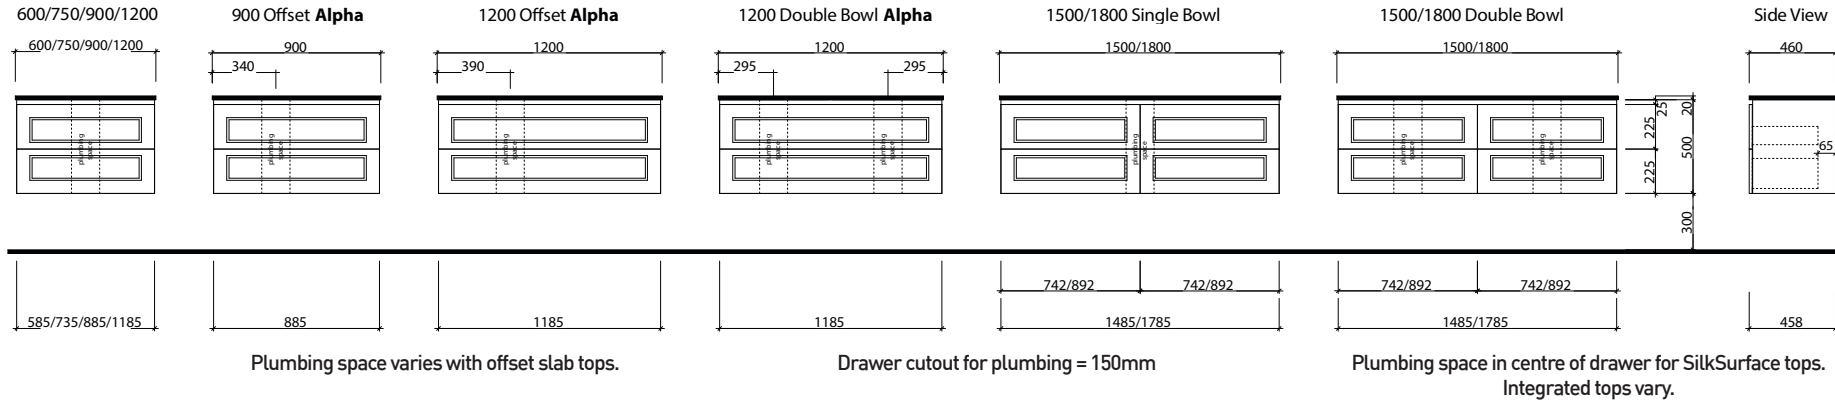

NEVADA PLUS CLASSIC

Wall Hung

Floor Standing

Waste size: Acrylic = 40mm, Ceramic = 32mm, Sculptured Marble = 32mm
Note: Where left or right hand options are available please specify or else cabinets will be supplied as per these drawings. All vanity top and basin sizes are nominal only. E&OE