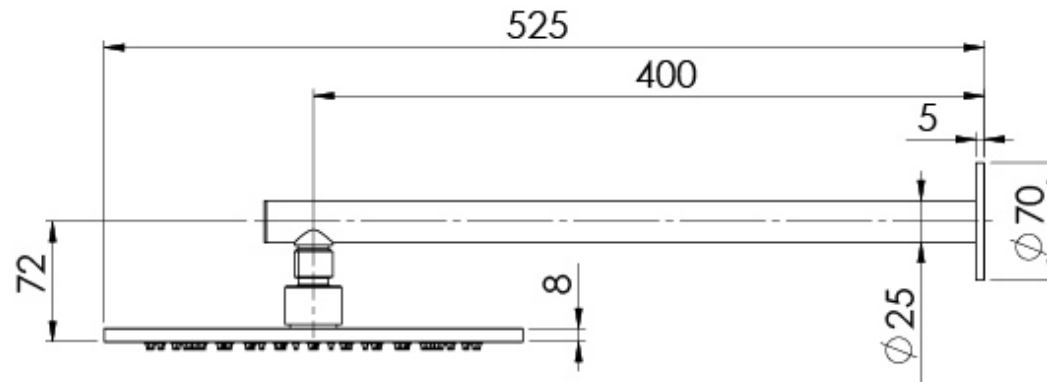

VIVID SLIMLINE SS

VIVID SLIMLINE SS 316 SHOWER ARM AND ROSE

SPECIFICATIONS

AVAILABLE IN

316-5200-51
Stainless
Steel

INFORMATION

Temperature Rating
1 - 75°C

Pressure Rating
150 - 500kPa

MAINTENANCE AND CARE:

- All surfaces should be cleaned with mild liquid detergent or soap and water.
- Do not use cream cleaners or citrus based cleaning products, as they are abrasive.
- Use of unsuitable cleaning agents may damage the surface.
- Any damage caused in this way will not be covered by warranty.

Please visit <https://www.phoenixtapware.com.au/warranty> to view the full warranty