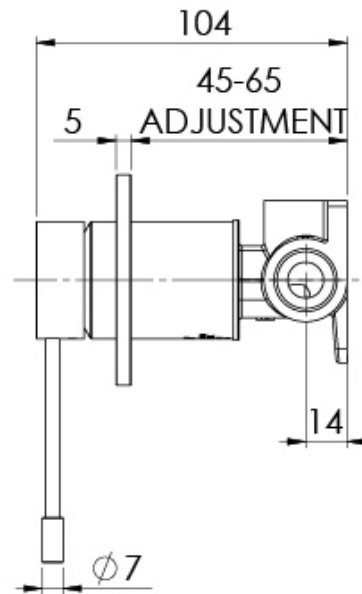

VIVID SLIMLINE SS

VIVID SLIMLINE SS 316 SHOWER / WALL MIXER

SPECIFICATIONS

AVAILABLE IN

316-7800-51
Stainless
Steel

INFORMATION

Temperature Rating
1 - 75°C

Pressure Rating
150 - 500kPa