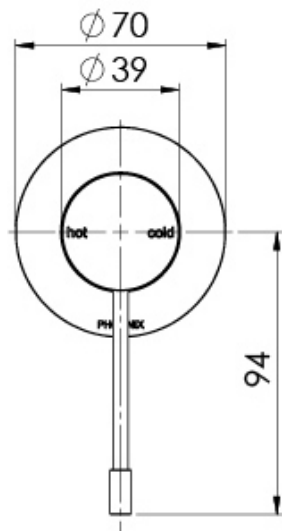

VIVID SLIMLINE SS

VIVID SLIMLINE SS 316 SHOWER / WALL MIXER

SPECIFICATIONS

AVAILABLE IN

316-7800-51
Stainless
Steel

INFORMATION

Temperature Rating
1 - 75°C

Pressure Rating
150 - 500kPa