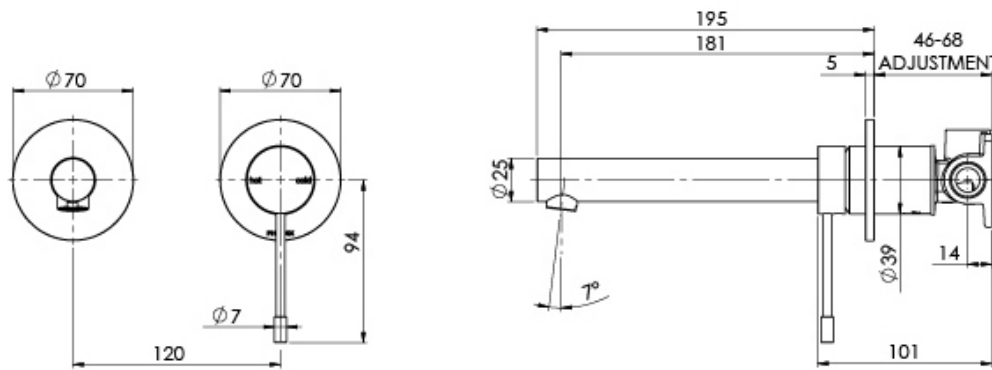

# VIVID SLIMLINE SS

VIVID SLIMLINE SS 316 WALL BASIN / BATH MIXER SET 180MM

## SPECIFICATIONS