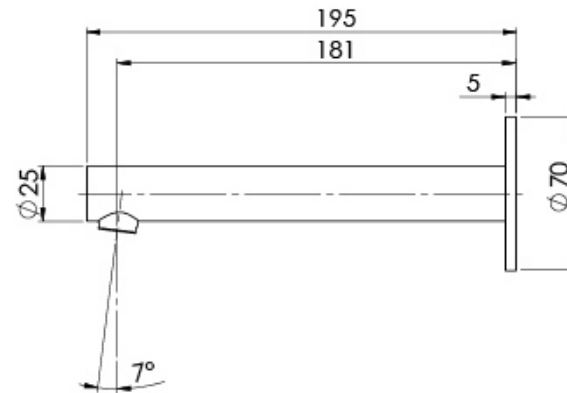

# VIVID SLIMLINE SS

VIVID SLIMLINE SS 316 WALL BASIN / BATH OUTLET 180MM

## SPECIFICATIONS