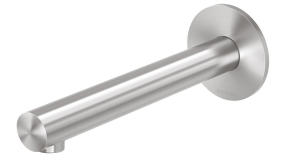

# VIVID SLIMLINE SS

VIVID SLIMLINE SS 316 WALL BASIN / BATH OUTLET 180MM

### AVAILABLE IN

316-7610-51  
Stainless  
Steel