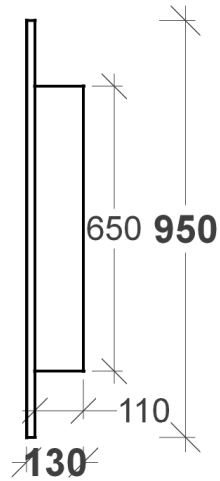

ECLIPSE MIRROR CABINET SPECIFICATIONS

RIFCO

EST. 1975

SIDE VIEW

FRONT VIEW

ALL SIZES SHOWN ARE NOMINAL & SHOULD BE CHECKED PRIOR TO
INSTALLATION