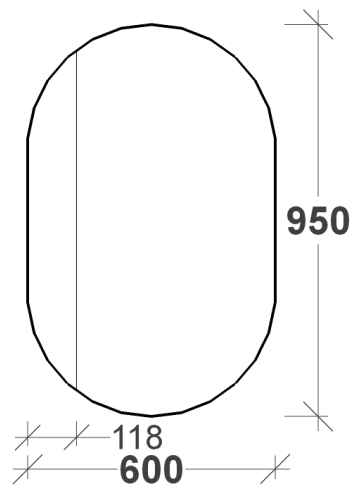

ECLIPSE MIRROR CABINET SPECIFICATIONS

RIFCO

EST. 1975

SIDE VIEW

FRONT VIEW

ALL SIZES SHOWN ARE NOMINAL & SHOULD BE CHECKED PRIOR TO
INSTALLATION