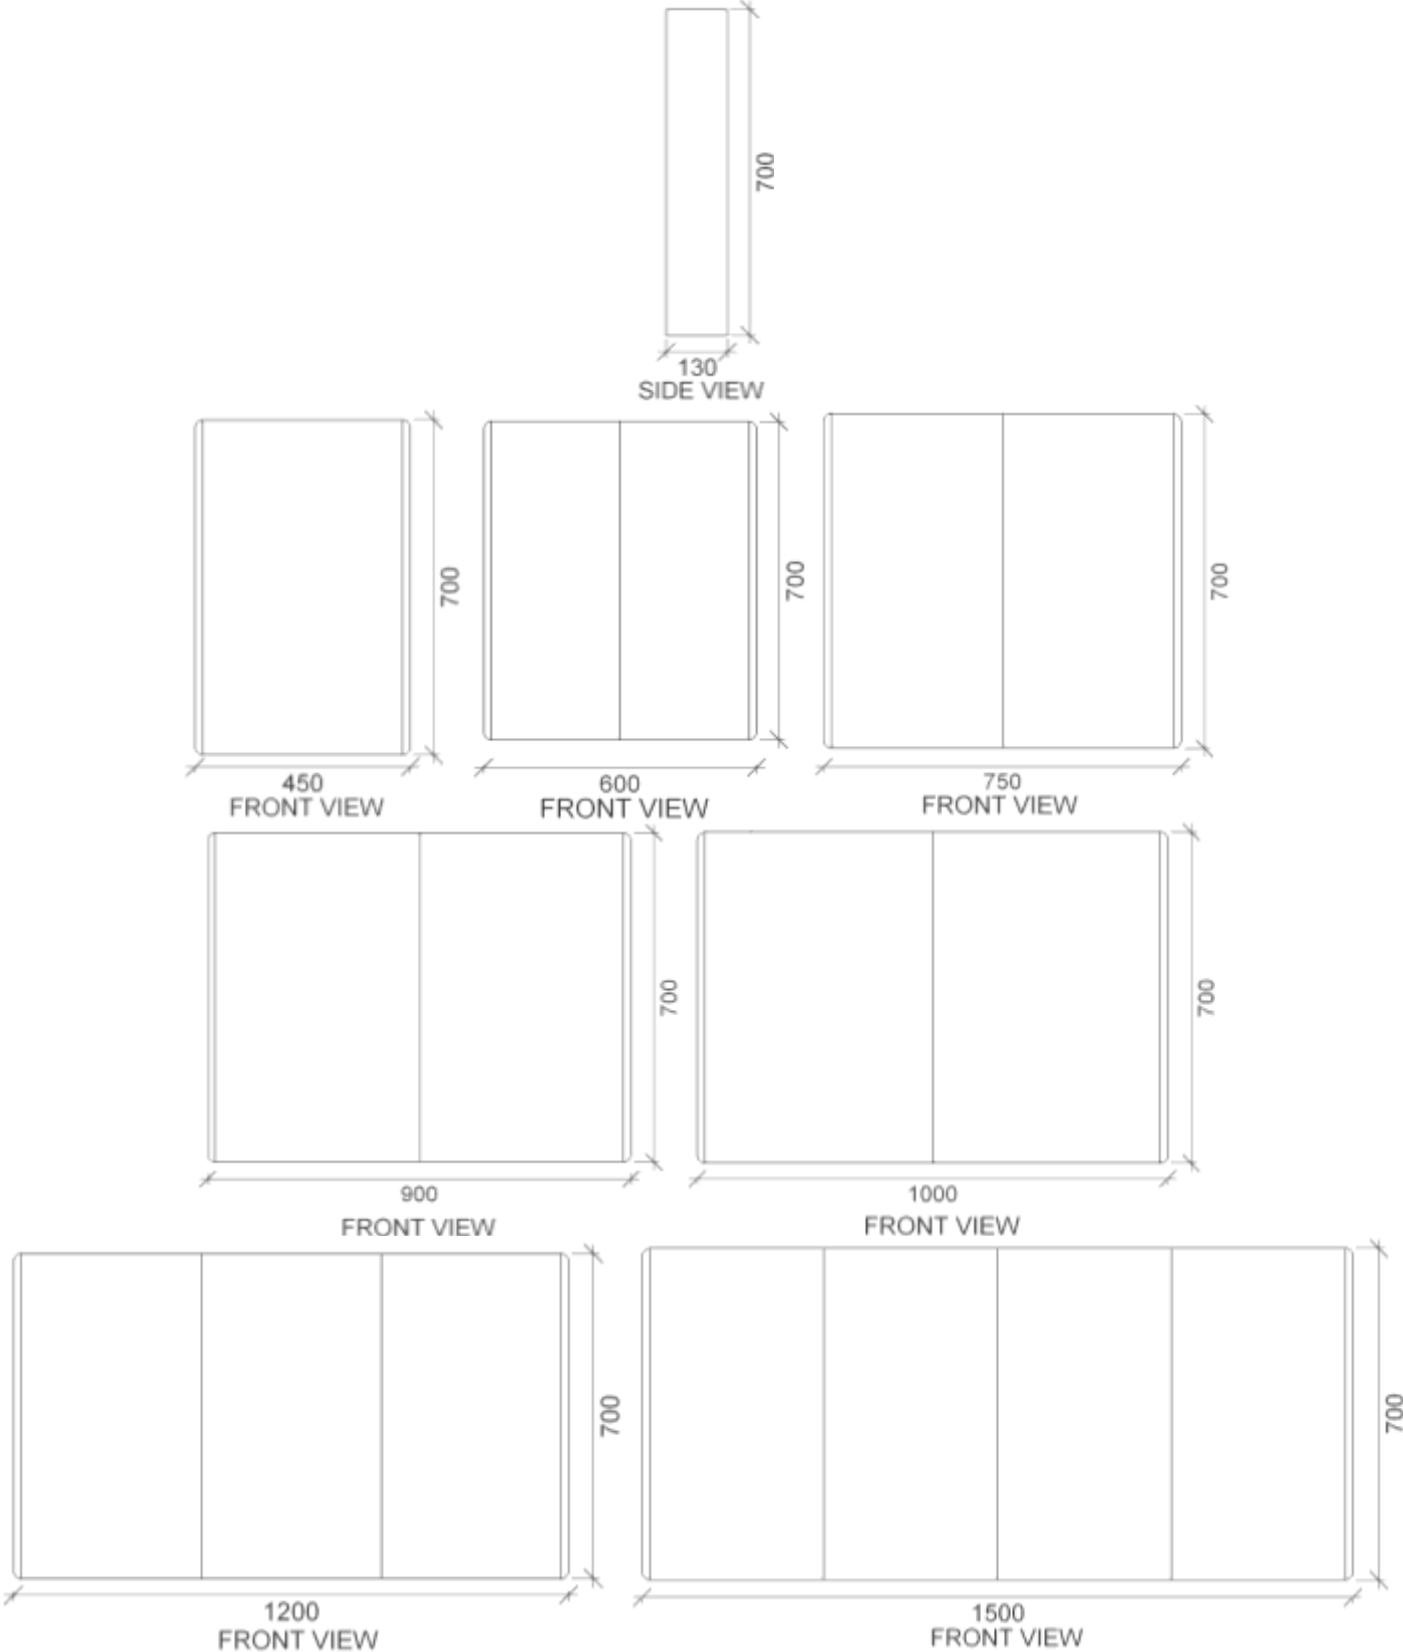

# JETT CABINET SPECS

RIFCO

EST. 1975

ALL SIZES SHOWN ARE NOMINAL & SHOULD BE CHECKED PRIOR TO  
INSTALLATION