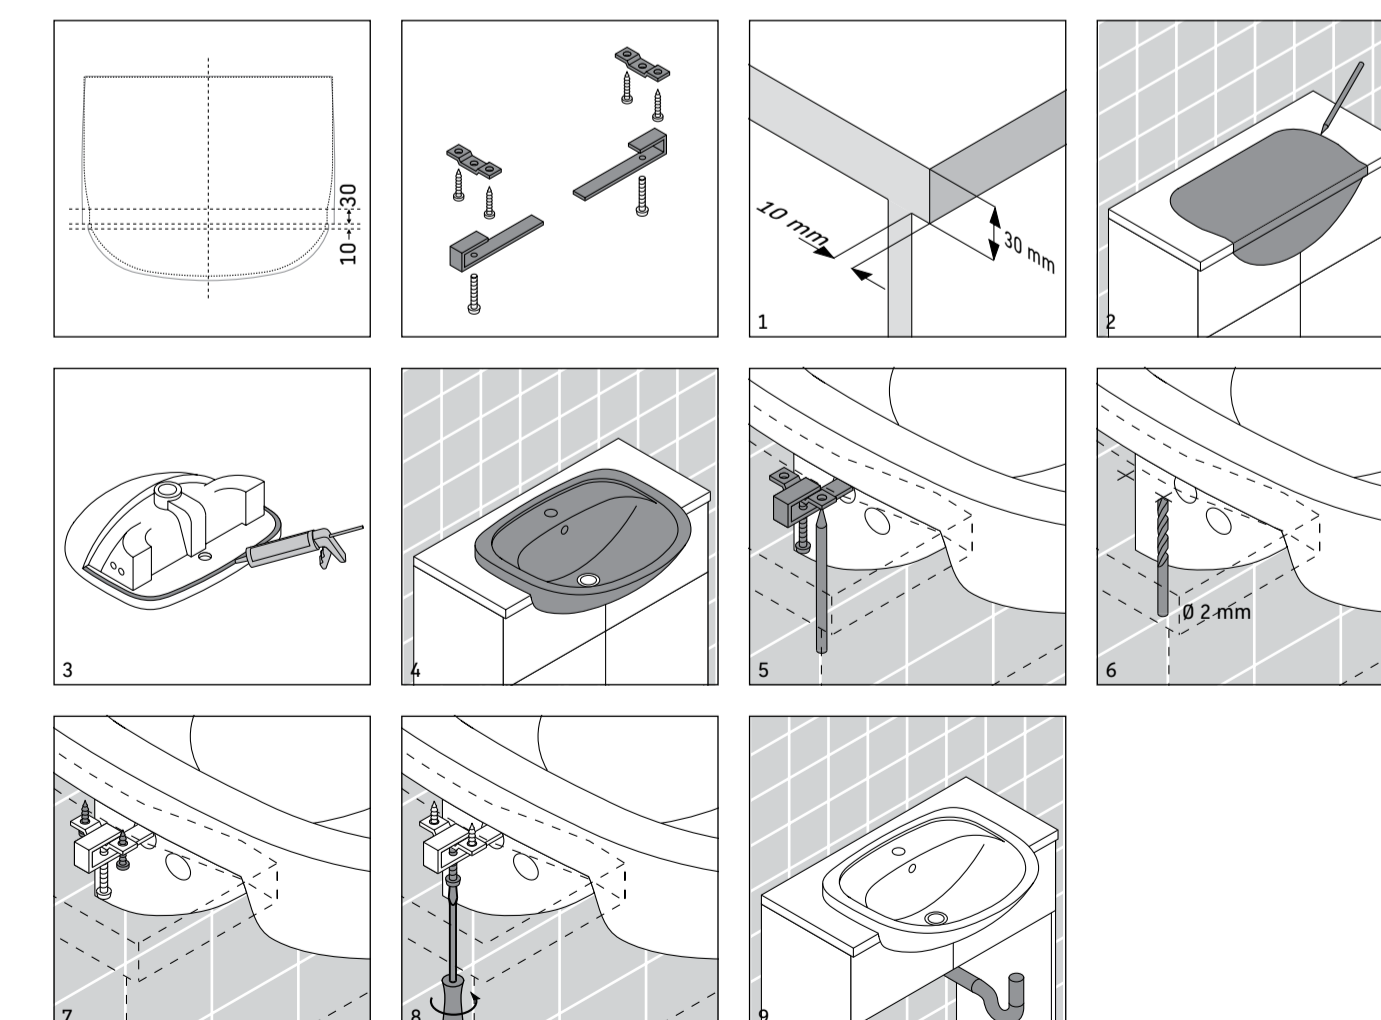

D-CODE, # 033955...
DURASTYLE, # 037555...
STARCK 3, # 031055..00
VERO, # 03145500..
VERO AIR, #038255..
ME BY STARCK, # 03785500..