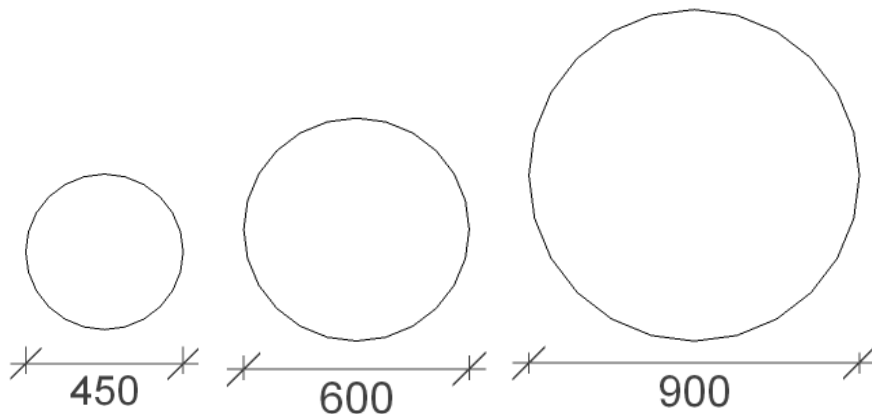

MIRROR SPECS

RIFCO

EST. 1975

SQUARE MIRRORS

Heights: 600 / 700

Widths: 400 / 450 / 500 / 600 / 750 / 900 / 1000 / 1200 / 1500 / 1800

BEVELLED EDGE MIRRORS

Heights: 600 / 700

Widths: 400 / 450 / 500 / 600 / 750 / 900 / 1000 / 1200 / 1500 / 1800

ROUND MIRRORS

SIZING: Diameters: 450 / 600 / 900

All mirrors are proudly Australian made, copper free & UV stable

ALL SIZES SHOWN ARE NOMINAL & SHOULD BE CHECKED PRIOR TO INSTALLATION