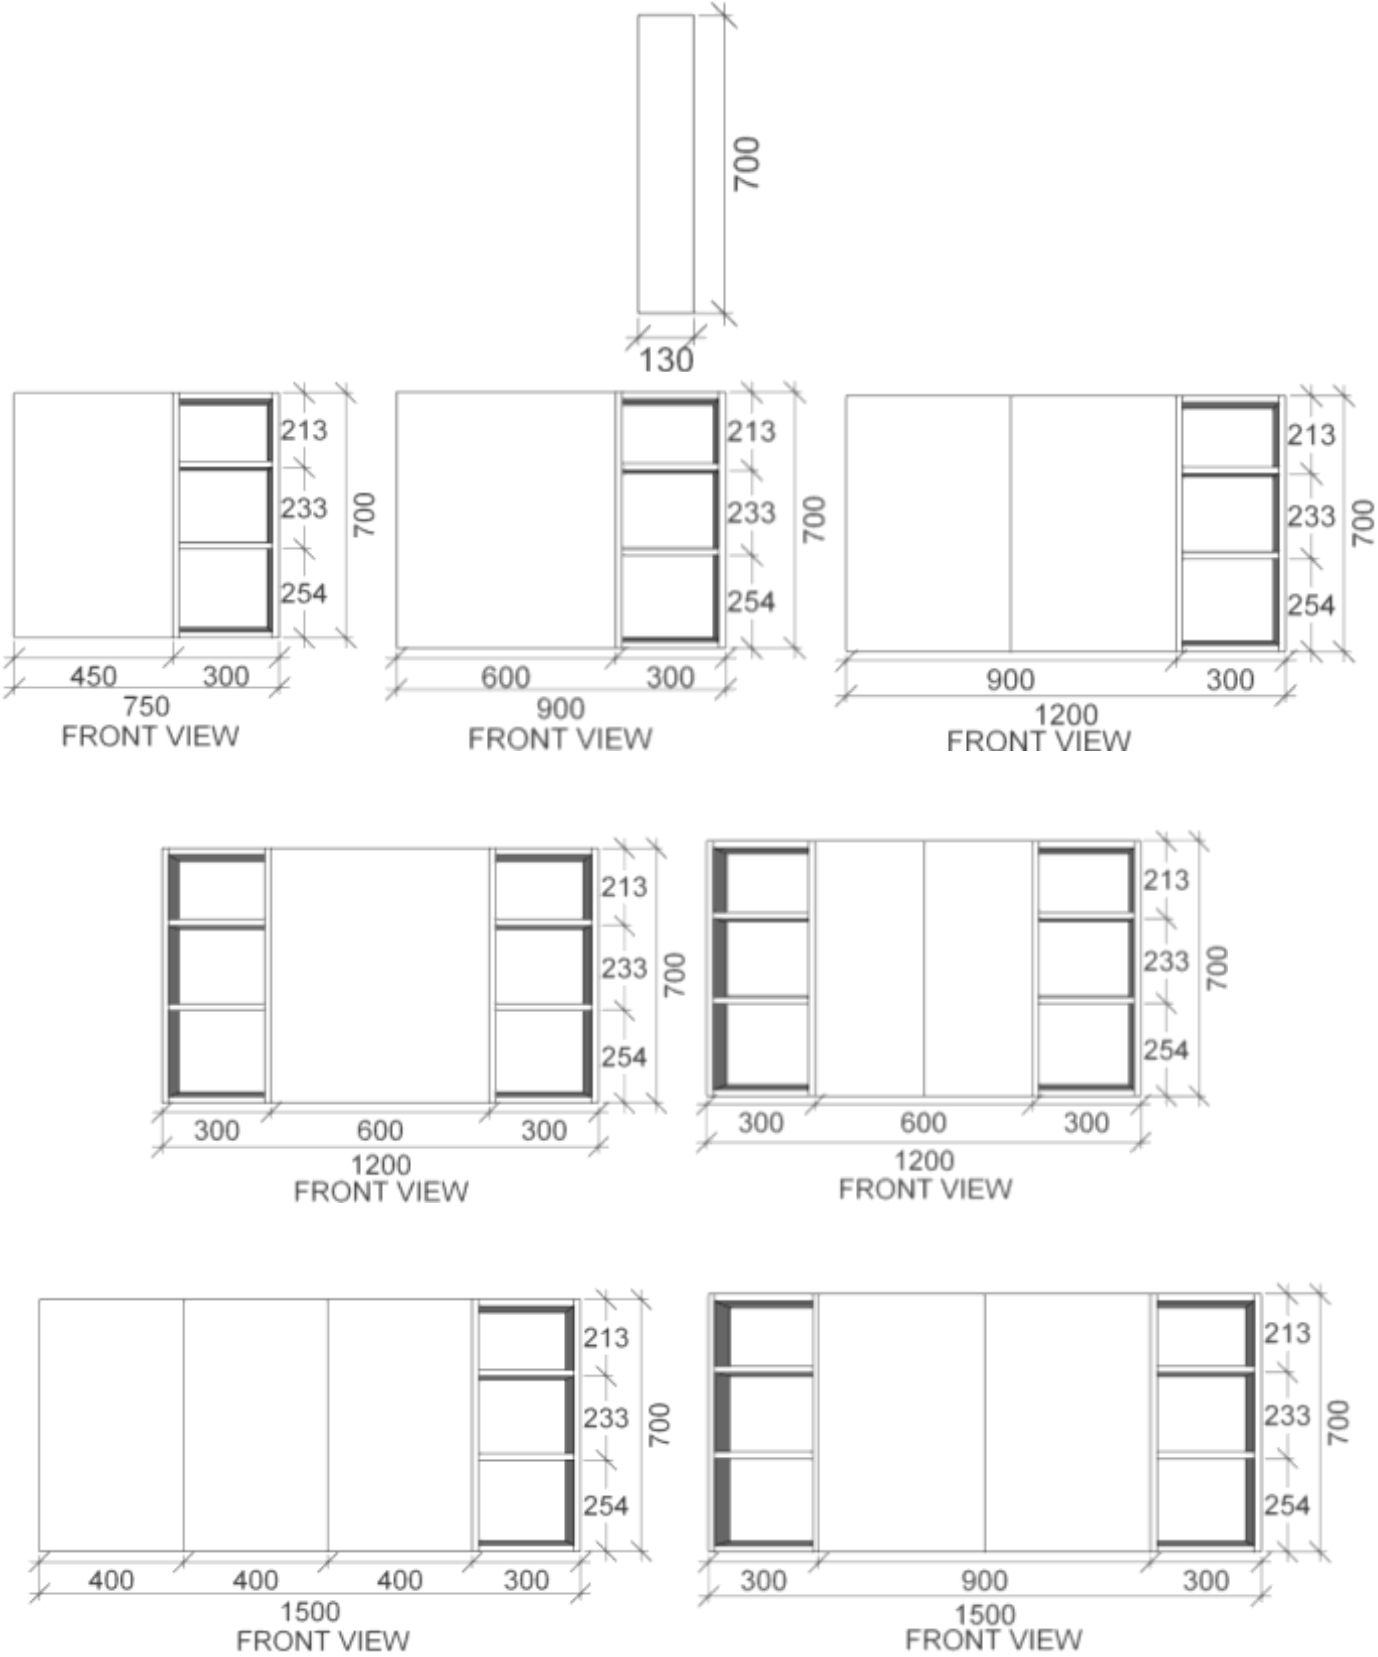

OPERA CABINET SPECS

RIFCO

EST. 1975

ALL SIZES SHOWN ARE NOMINAL & SHOULD BE CHECKED PRIOR TO
INSTALLATION