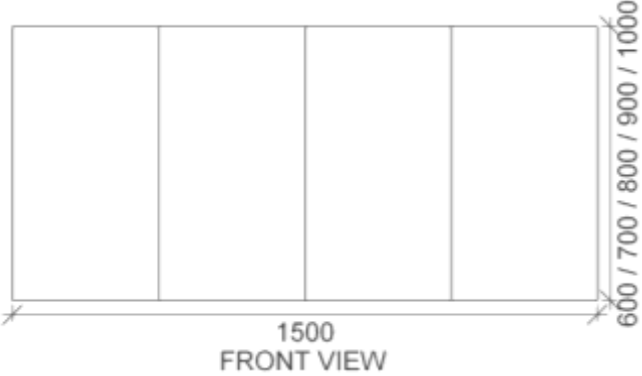

OVERLAY MULTI-DOOR SPECS

EST. 1975

ALL SIZES SHOWN ARE NOMINAL & SHOULD BE CHECKED PRIOR TO INSTALLATION