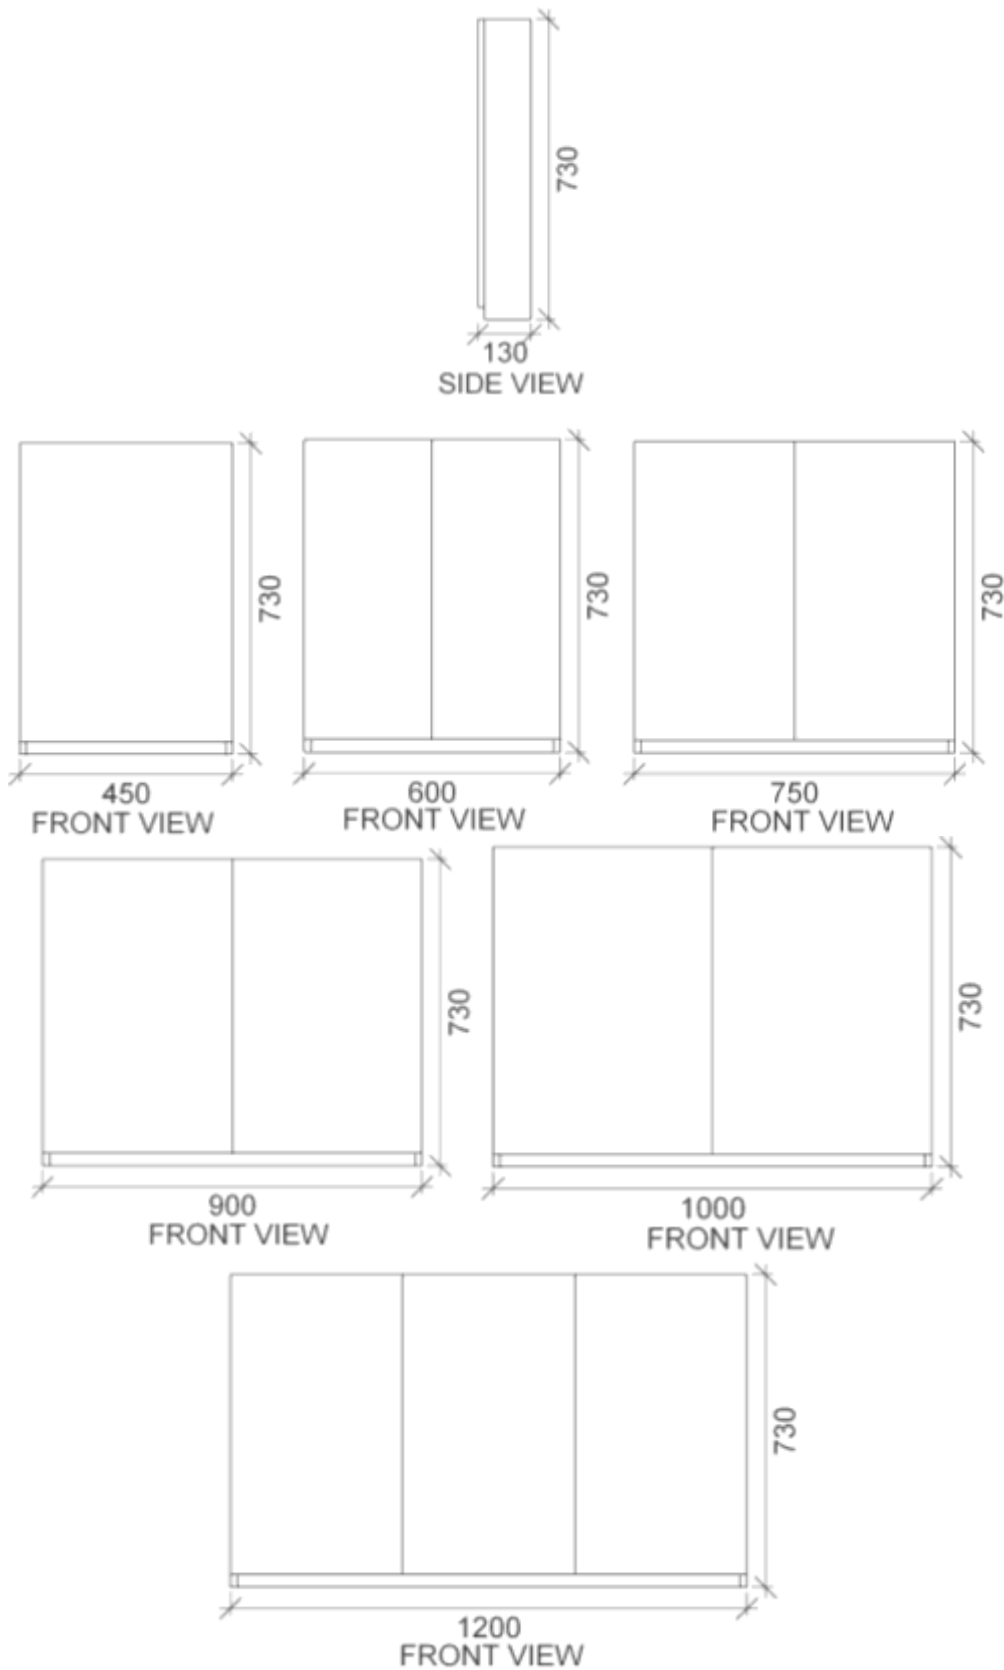

PLATINUM CABINET SPECS

RIFCO

EST. 1975

ALL SIZES SHOWN ARE NOMINAL & SHOULD BE CHECKED PRIOR TO
INSTALLATION