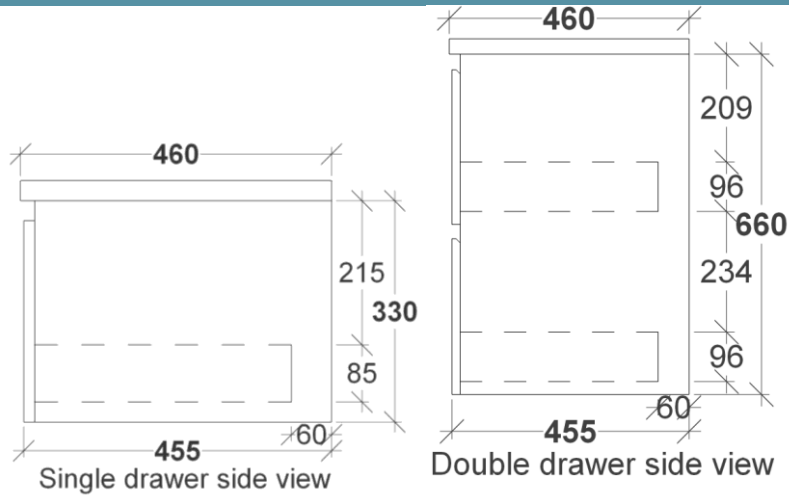

# GENESIS VANITY SPECIFICATIONS

RIFCO

EST. 1975

ALL SIZES SHOWN ARE NOMINAL & SHOULD BE CHECKED PRIOR TO INSTALLATION