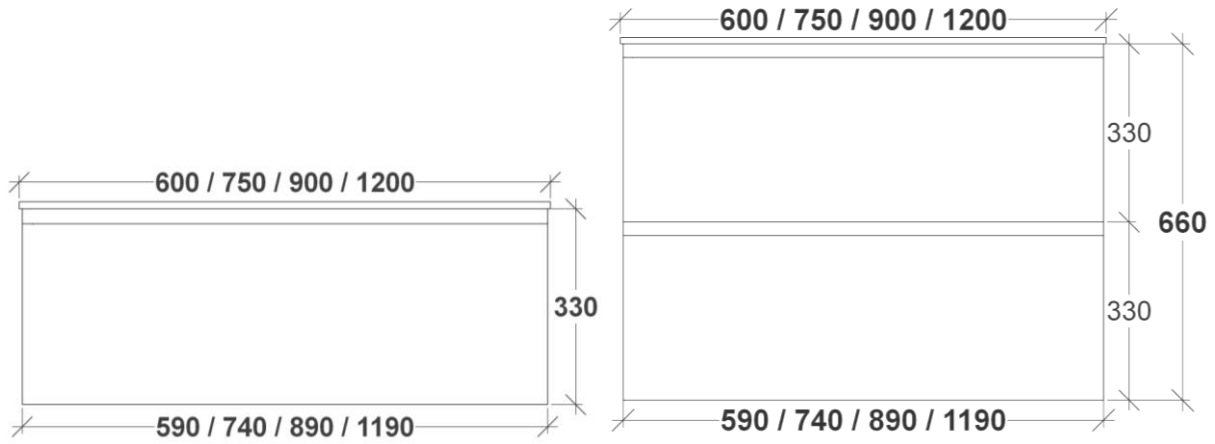

# GENESIS VANITY SPECIFICATIONS

RIFCO

EST. 1975

ALL SIZES SHOWN ARE NOMINAL & SHOULD BE CHECKED PRIOR TO INSTALLATION