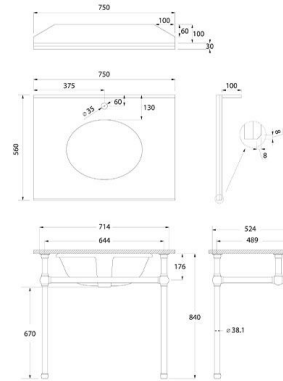

## Mayer Basin Stand With 75 x 55 Real Carrara Marble Top

**Code:** MA750WS

TRADITIONAL & HAMPTONS STYLE SPECIALISTS

BATHROOM | KITCHEN | LAUNDRY

### Specifications

- Tap holes available: one or three
- Top Material: Genuine Italian Carrara marble
- Basin Material: Ceramic
- Finishes available: Chrome, Matte black Electroplated, Brushed Brass PVD, or Brushed Nickel PVD.
- Strong 21 gauge pipe structure (0.75mm)
- Fully adjustable in height, width and depth
- Made from raw brass not recycled brass for a perfect finish and longevity
- Slat shelf or marble shelf holds up to 30kg