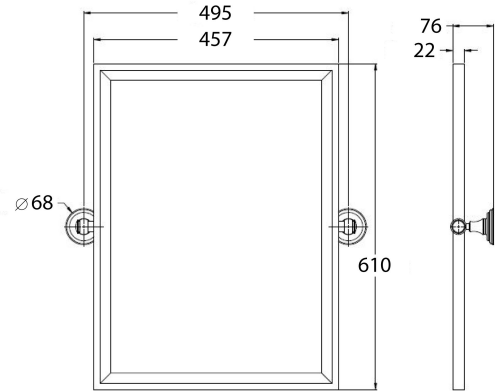

## Mayer Pivot Rectangle Mirror

**Code:** MAR460

BATHROOM | KITCHEN | LAUNDRY | TRADITIONAL & HAMPTONS STYLE SPECIALISTS

### Specifications

- Finish: Matte black Electroplated, Brushed Brass PVD, Brushed Nickel PVD
- Thick-plated bevelled mirror
- Includes concealed sturdy wall brackets.
- Tilts to the perfect viewing angle
- Available in Chrome, Matte Black, Brushed Nickel or Brushed Brass Frame