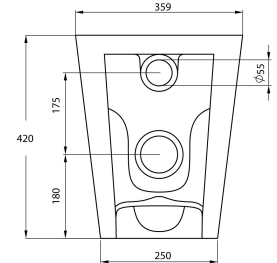

Narva Rimless Floor Mounted Pan with Soft Close Quick Release Seat

BATHROOM | KITCHEN | LAUNDRY | TRADITIONAL & HAMPTONS STYLE SPECIALISTS

Specifications

- Finish: Gloss White Ceramic
- Seat: Quick release, soft close, duroplast.
- Universal S or P trap (90° Adjustable pan bend included).
- WELS rating: 4 Star (4.5/3L) (R:L03047)
- Watermark Approved to Australian Standards
- Waste set out: Variable 60mm to 80mm. Larger set out available from 100-120mm when the swan neck pan bend (code: APB140) is purchased.