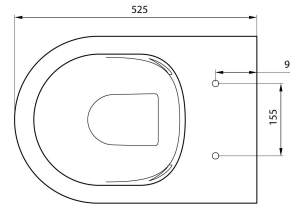

Narva Rimless Floor Mounted Pan with Soft Close Quick Release Seat

BATHROOM | KITCHEN | LAUNDRY | TRADITIONAL & HAMPTONS STYLE SPECIALISTS

Specifications

- Finish: Gloss White Ceramic
- Seat: Quick release, soft close, duroplast.
- Universal S or P trap (90° Adjustable pan bend included).
- WELS rating: 4 Star (4.5/3L) (R:L03047)
- Watermark Approved to Australian Standards
- Waste set out: Variable 60mm to 80mm. Larger set out available from 100-120mm when the swan neck pan bend (code: APB140) is purchased.