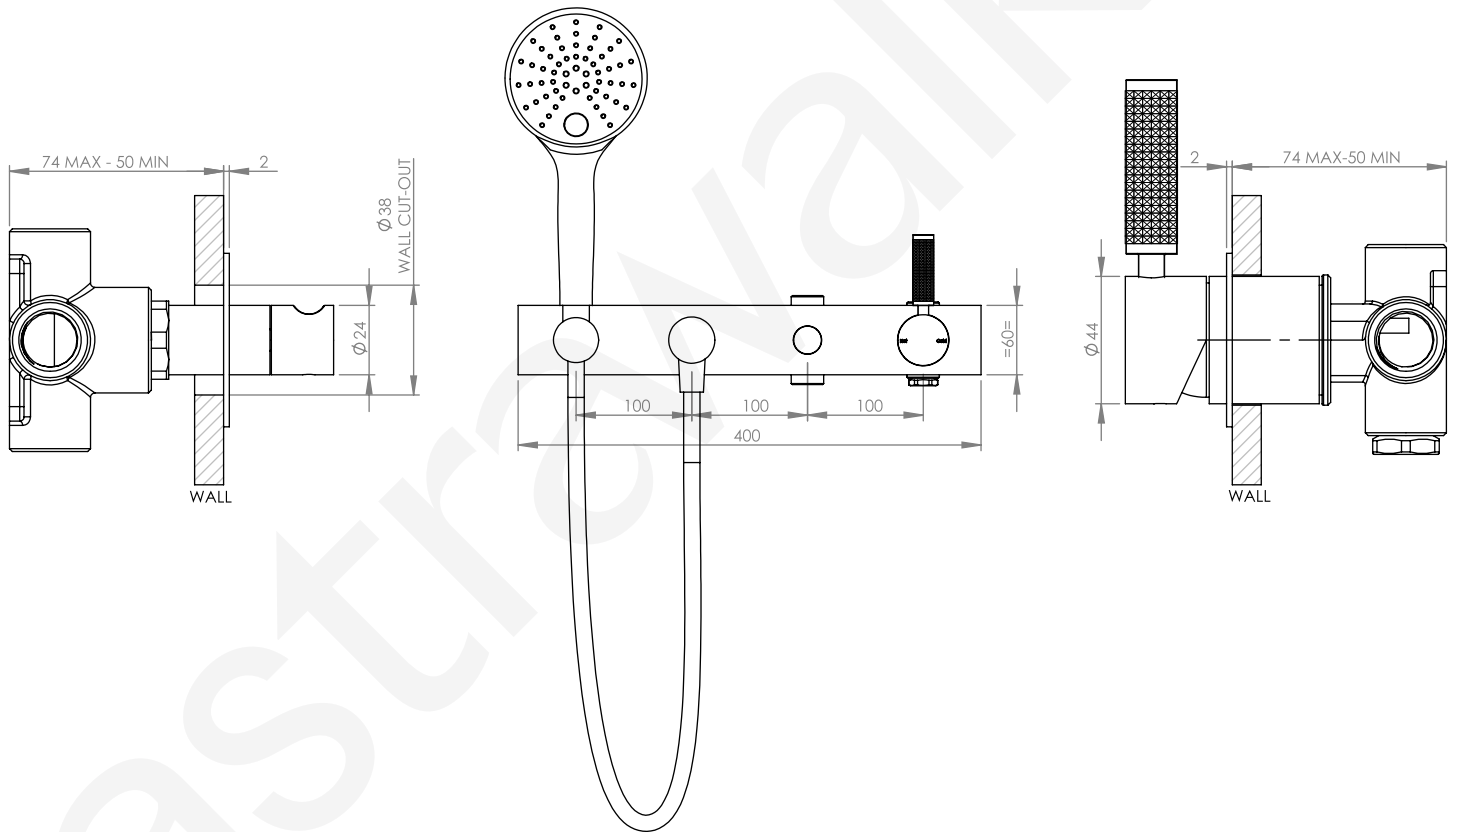

**A68.48.42.V5.KN**

WALL SET WITH MULTI-FUNCTION HAND SHOWER, DIVERTER & MIXER ON BACKPLATE

3 STAR/9Lpm WELS RATING

**A68.48.42.V5.KN**

WALL SET WITH MULTI-FUNCTION HAND SHOWER, DIVERTER & MIXER ON BACKPLATE  
 3 STAR/9Lpm WELS RATING